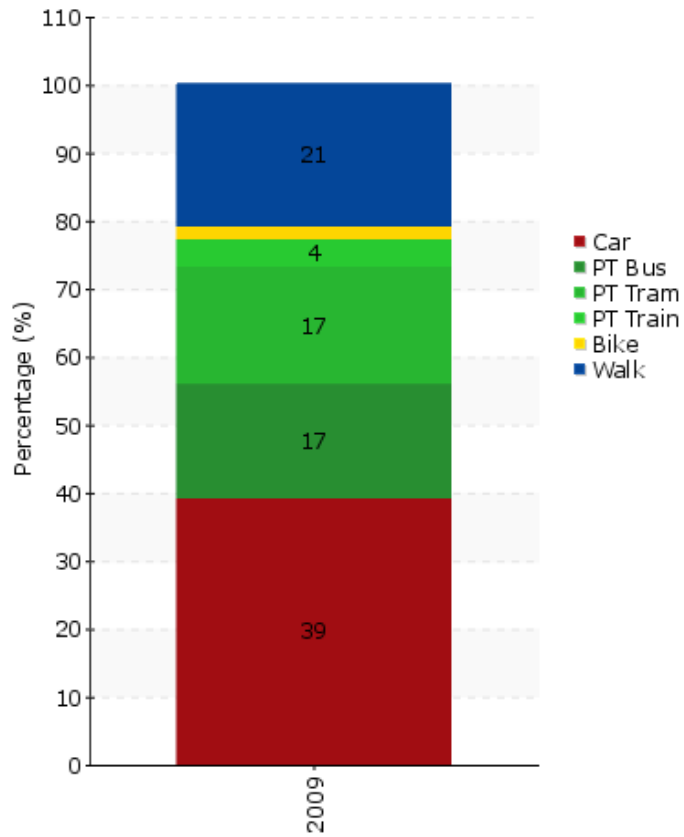

TEMS - The EPOMM Modal Split Tool

GdaÅ sk

Source:

City of GdaÅ sk

Survey method:

Sampling surveys (4792 households)

Year:

2009

Population:

456.967