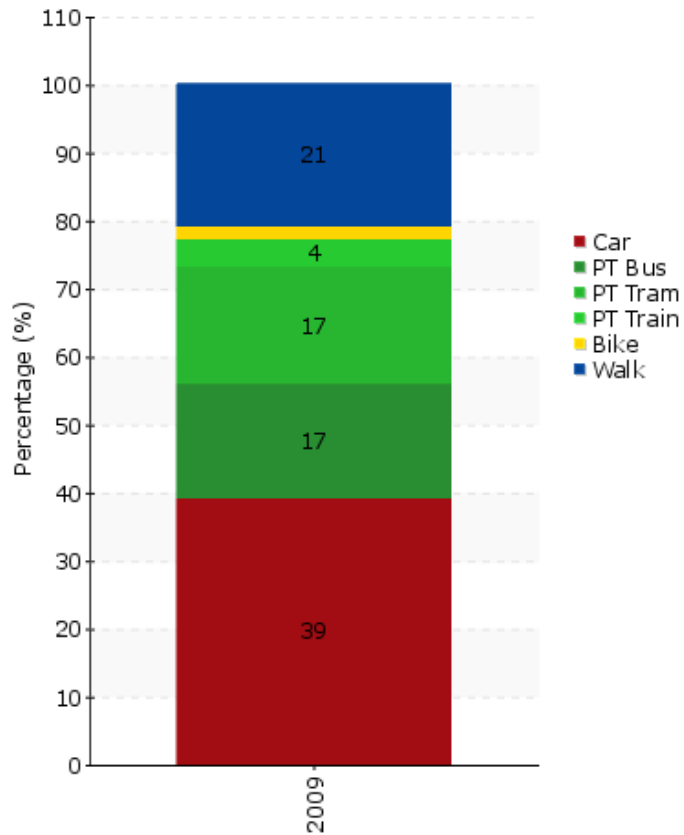

TEMS - The EPOMM Modal Split Tool

GdaÅ sk

Source:

City of GdaÅ sk

Survey method:

Sampling surveys (4792 households)

Year:

2009

Population:

456.967