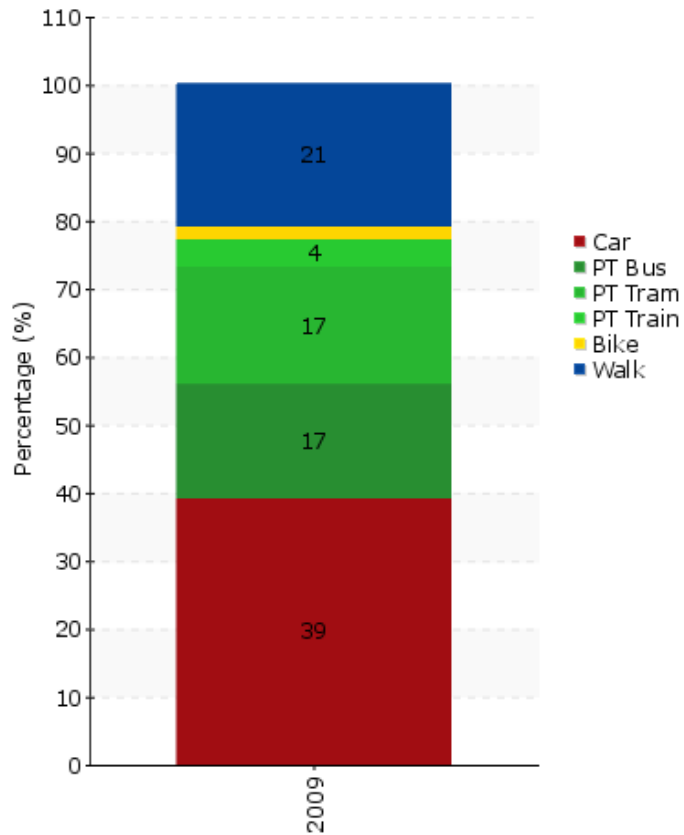

# TEMS - The EPOMM Modal Split Tool

## GdaÅ sk

**Source:**

City of GdaÅ sk

**Survey method:**

Sampling surveys (4792 households)

**Year:**

2009

**Population:**