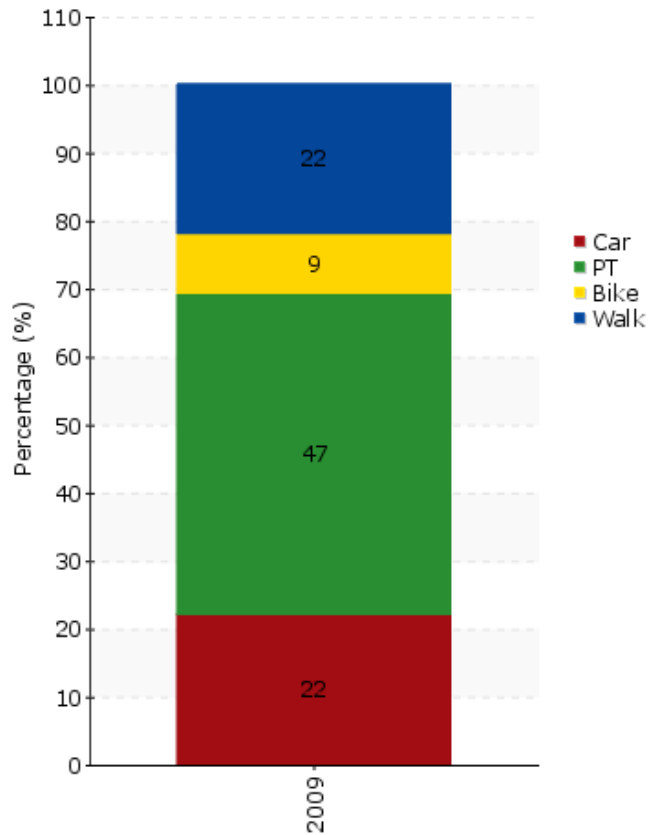

TEMS - The EPOMM Modal Split Tool

Szeged

Source:

Szeged helyi k zleked shez kapcsol d  h ztart sfelv tel, COWI Magyarorsz g

Survey method:

Household survey

Year:

2009

Population:

169.000

Timeline