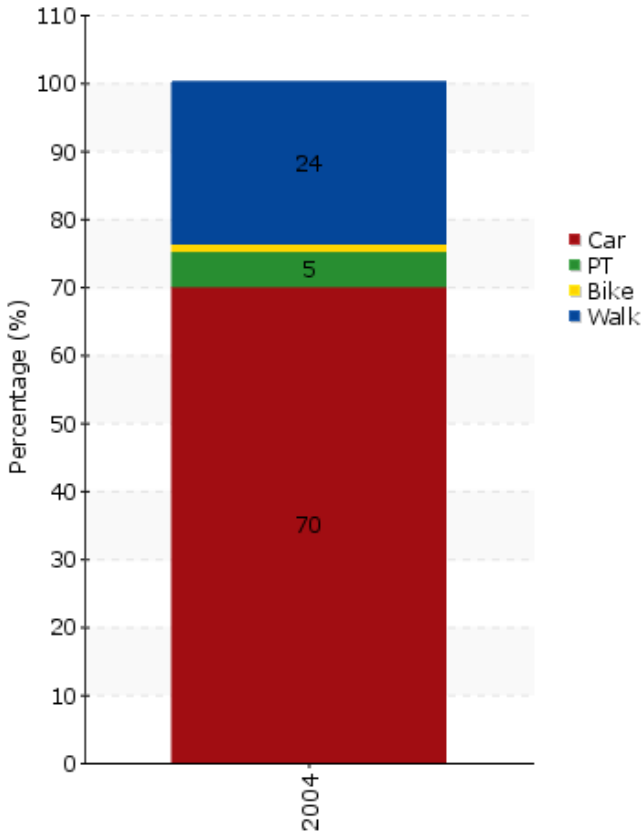

# TEMS - The EPOMM Modal Split Tool

## Maubeuge

**Source:**

CERTU

[Further information](#)

**Area concerned is a:** City

**Data based on:** Unknown

**Survey held to:** Unknown

**Year:**

2004

**Population:**

125.000