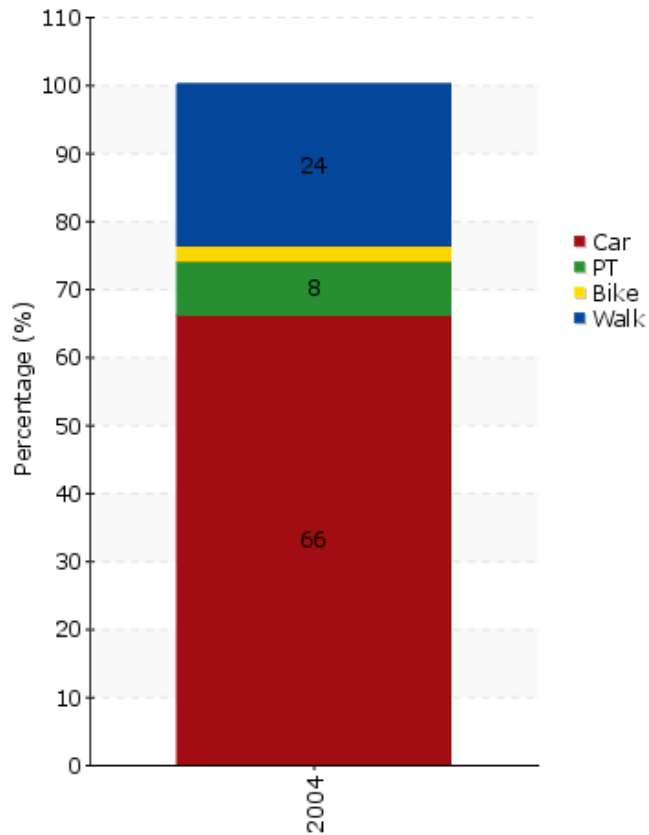

TEMS - The EPOMM Modal Split Tool

Lorient

Source:

CERTU

[Further information](#)

Area concerned is a: City

Data based on: Unknown

Survey held to: Unknown

Year:

2004

Population:

58.547