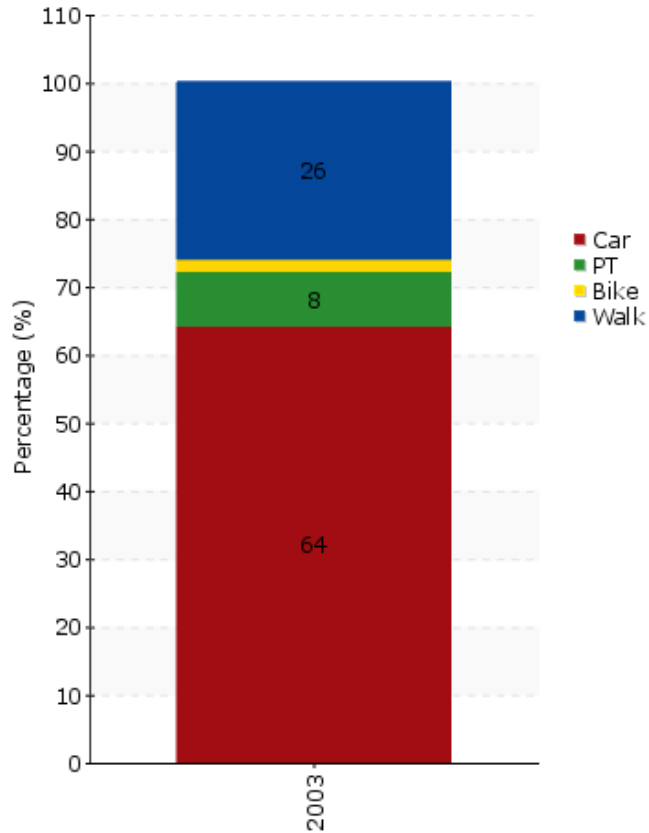

TEMS - The EPOMM Modal Split Tool

Montpellier

Source:

CERTU

[Further information](#)

Area concerned is a: City

Data based on: Unknown

Survey held to: Unknown

Year:

2003

Population:

445.000

Timeline