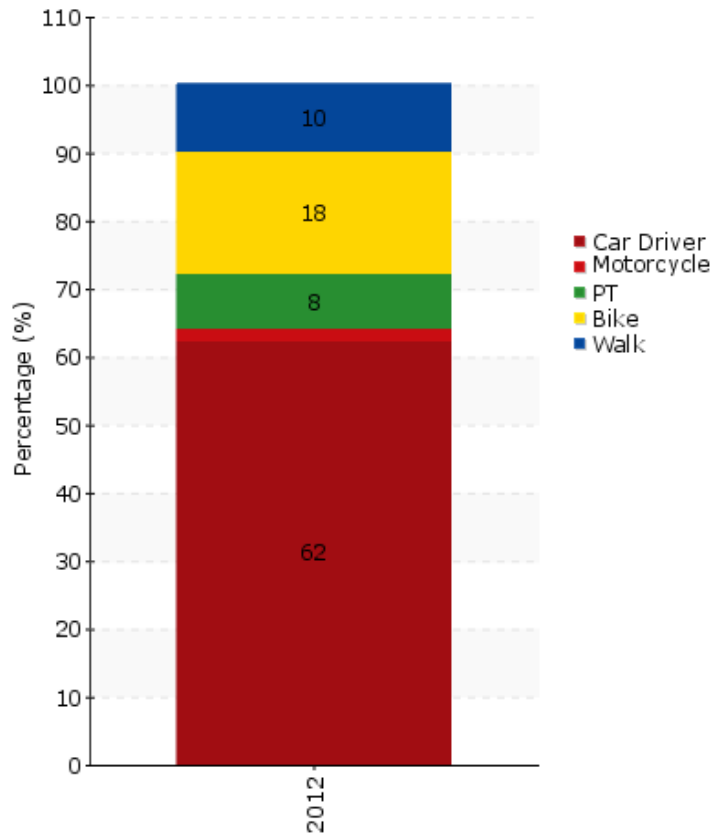

TEMS - The EPOMM Modal Split Tool

Reggio Emilia

Source:
Municipality

Area concerned is a: City

Data based on: Unknown

Survey held to: Unknown

Year:
2012

Population:
163.928

Timeline