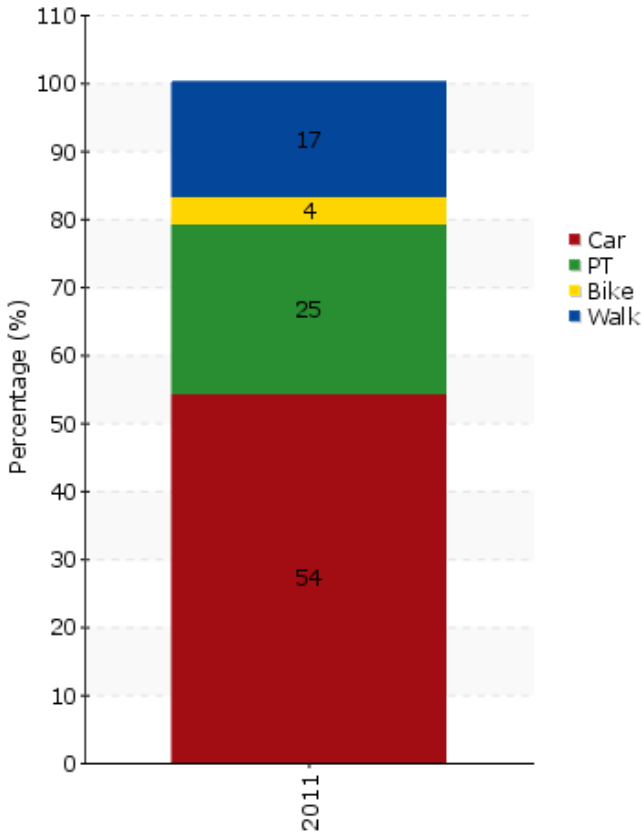

# TEMS - The EPOMM Modal Split Tool

## Nottingham

**Source:**

Census 2011 - Journey to Work

**Survey method:**

Questionnaire

**Year:**

2011

**Population:**

## Timeline