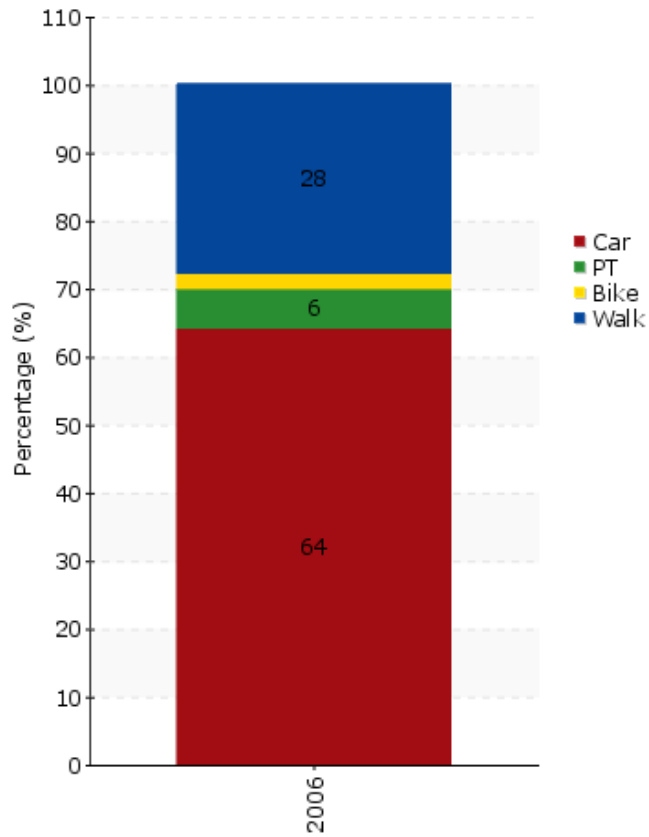

TEMS - The EPOMM Modal Split Tool

Chambéry

Source:
CERTU - France

Survey method:
Survey

Year:
2006

Population:
117.000