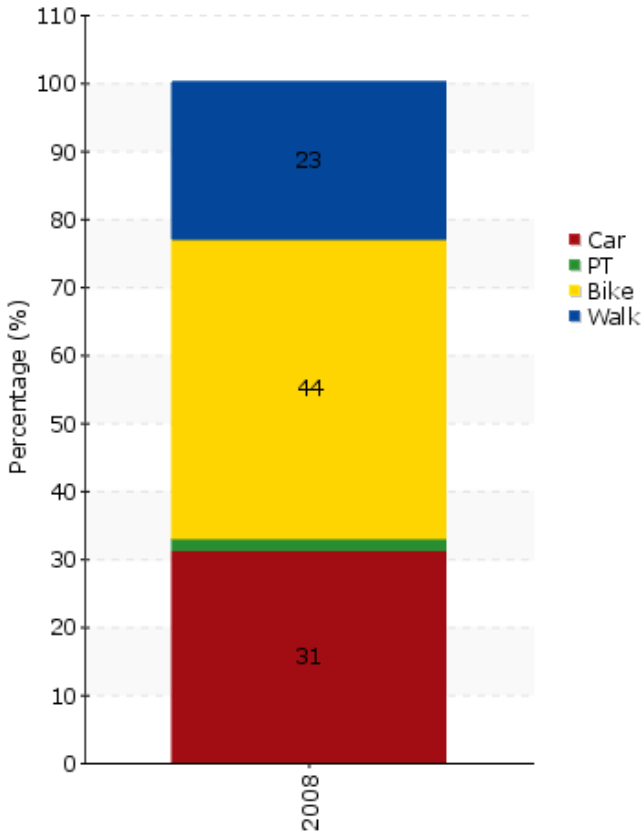

TEMS - The EPOMM Modal Split Tool

Houten

Source:
Website

Survey method:
Not known

Year:
2008

Population:
48.000