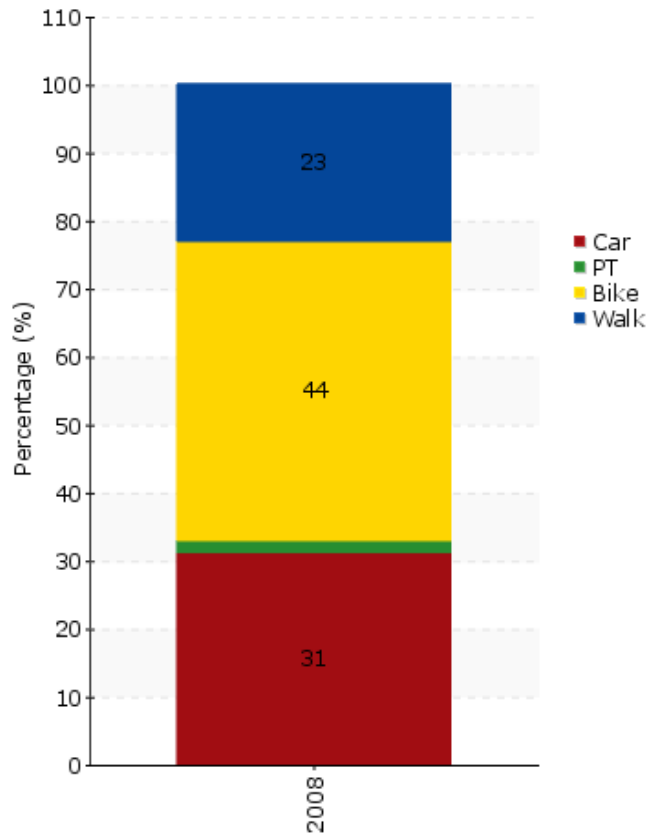

# TEMS - The EPOMM Modal Split Tool

## Houten

**Source:**  
Website

**Survey method:**  
Not known

**Year:**  
2008

**Population:**  
48.000