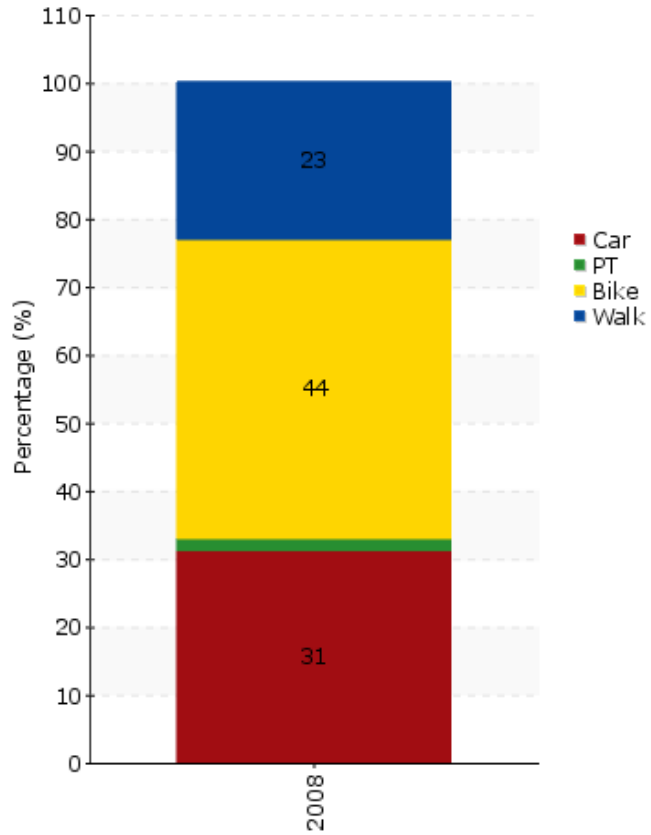

TEMS - The EPOMM Modal Split Tool

Houten

Source:
Website

Survey method:
Not known

Year:
2008

Population:
48.000