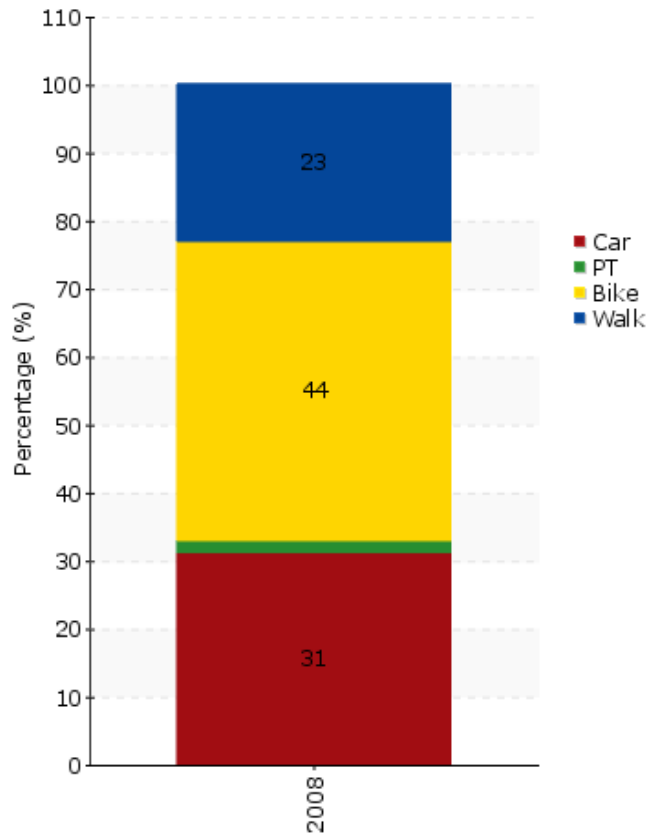

TEMS - The EPOMM Modal Split Tool

Houten

Source:
Website

Survey method:
Not known

Year:
2008

Population:
48.000