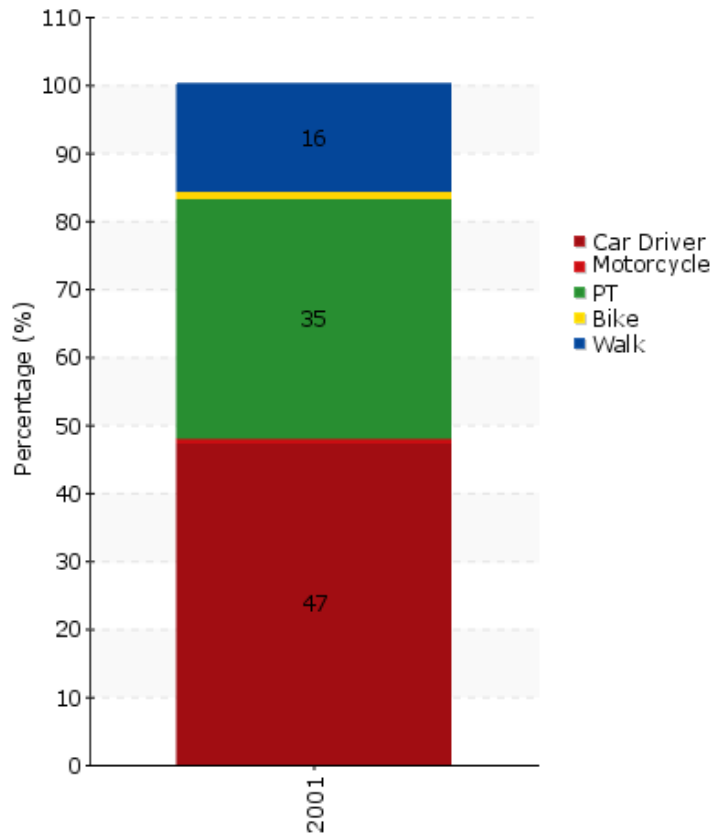

TEMS - The EPOMM Modal Split Tool

Lisbon

Source:

INE, Portuguese official statistics

Survey method:

Postal survey

Year:

2001

Population:

2.800.000