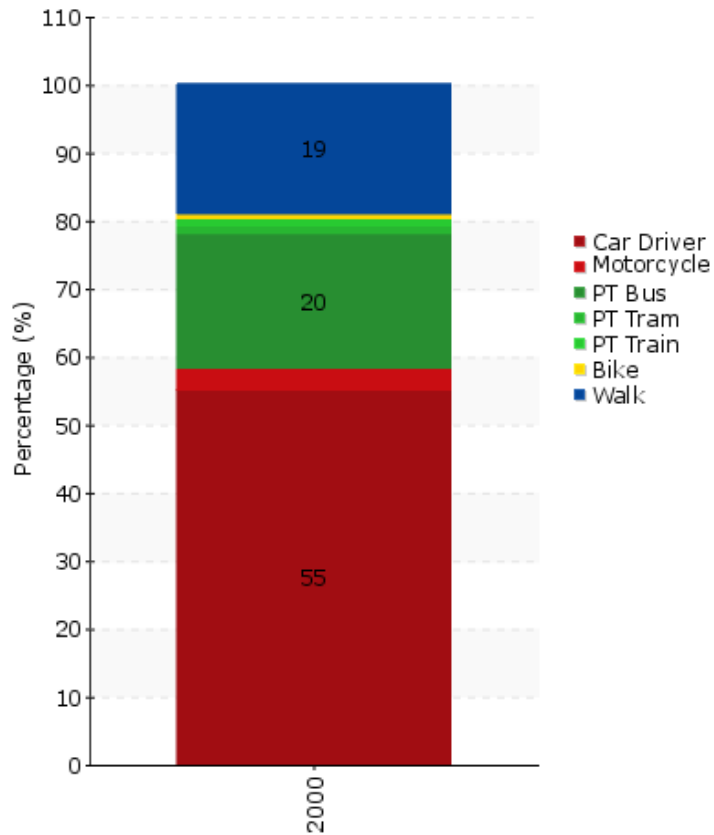

TEMS - The EPOMM Modal Split Tool

Vila Nova de Gaia

Source:

INE, Portuguese official statistics

Survey method:

Telephone and face to face interviews

Year:

2000

Population:

178.000

Timeline