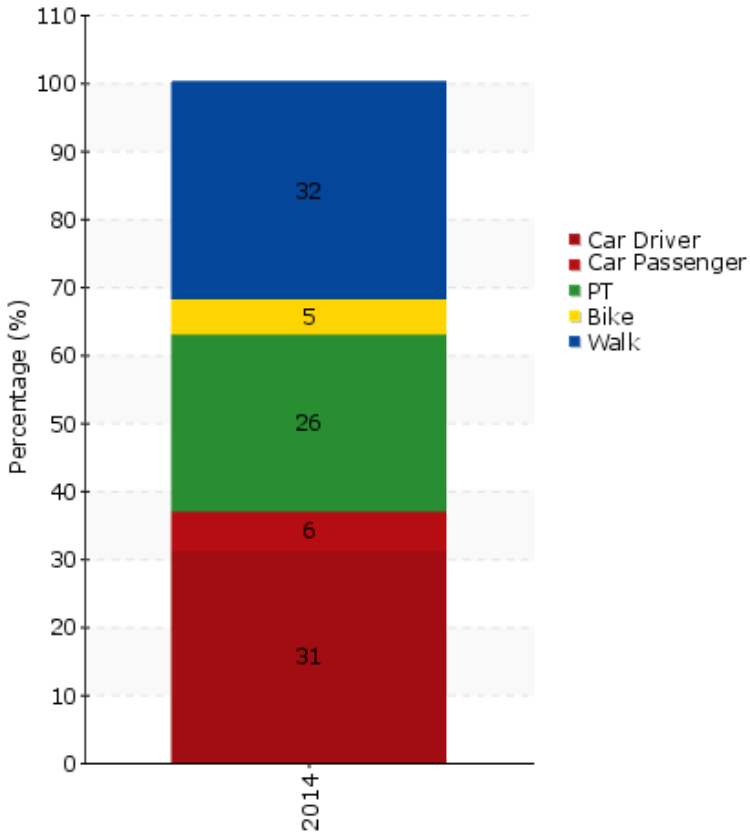

TEMS - The EPOMM Modal Split Tool

Oslo

Source:

Norwegian Travel Survey â key results

Area concerned is a: City

Data based on: National survey

Survey held to: Households

Age range used: 13

Contact Method:

Phone

Year:

2014

Population:

634.463

Timeline