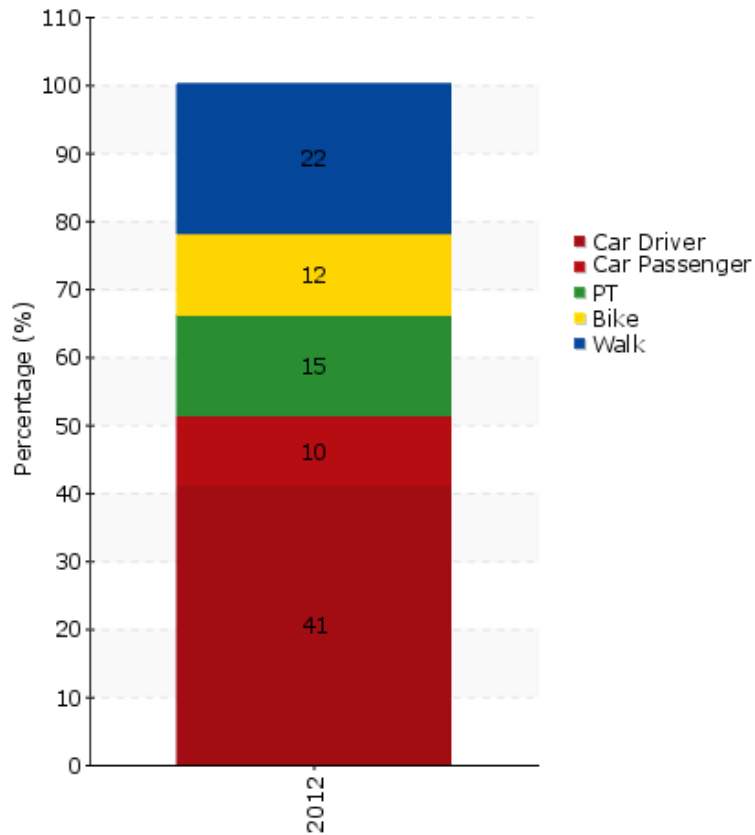

TEMS - The EPOMM Modal Split Tool

Aachen

Source:

Area concerned is a:

Data based on:

Survey held to:

Year:

2012

Population:

249.000

Timeline