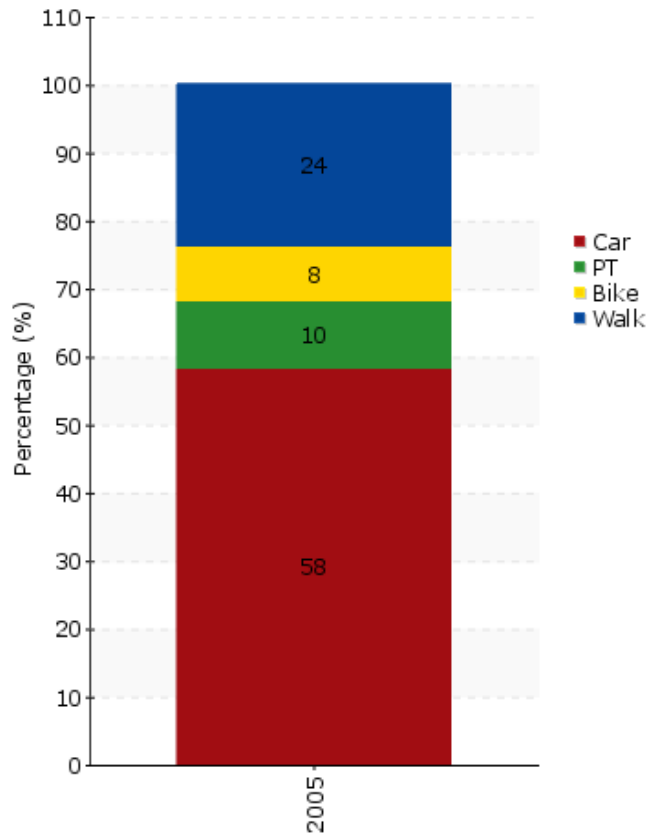

TEMS - The EPOMM Modal Split Tool

Koblenz

Source:

Website

Survey method:

Representative household survey

Year:

2005

Population:

106.501

Timeline