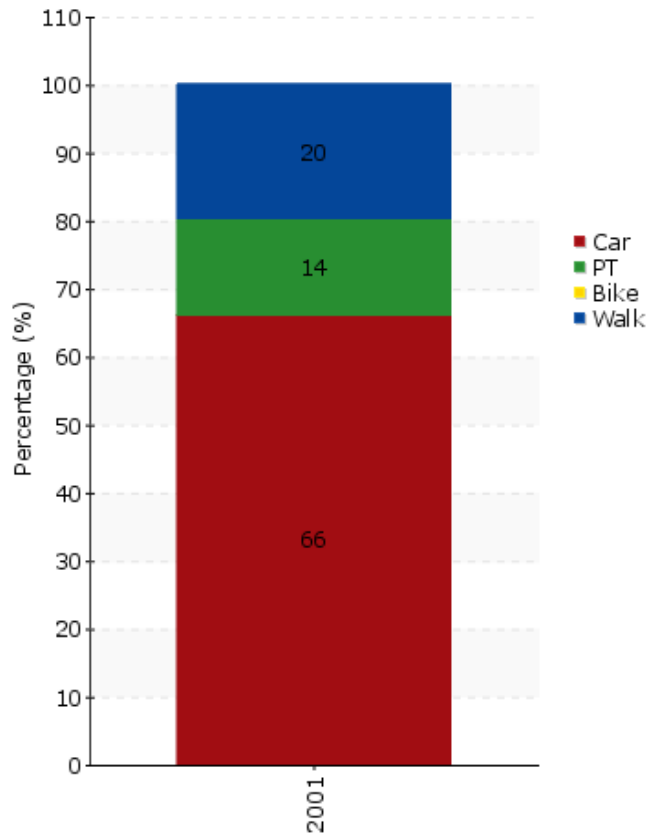

# TEMS - The EPOMM Modal Split Tool

## Cagliari

**Source:**

City of Cagliari

**Survey method:**

Representative household survey

**Year:**

2001

**Population:**