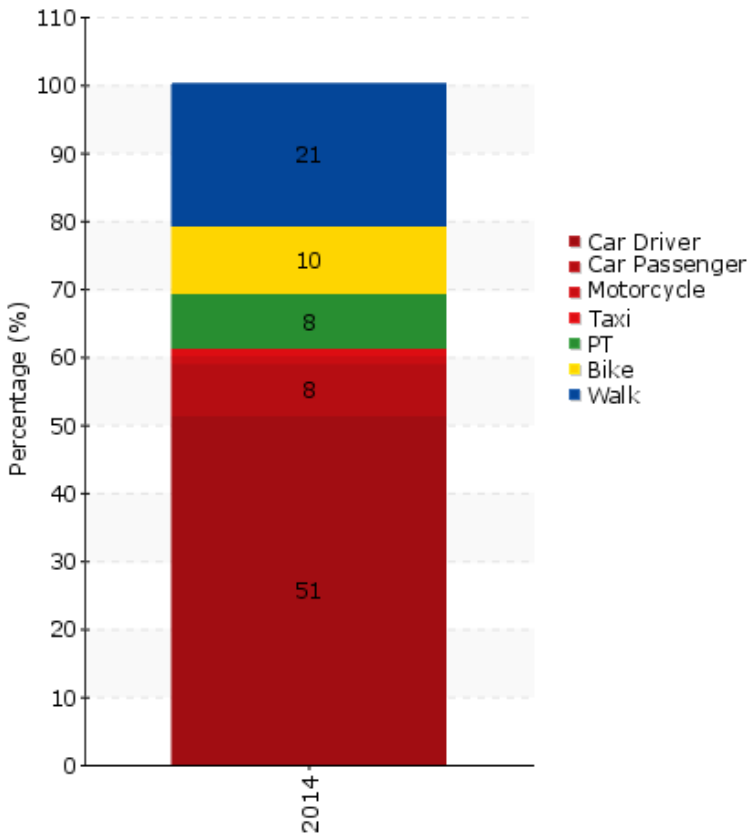

# TEMS - The EPOMM Modal Split Tool

## Kristiansand

**Source:**

Norwegian Travel Survey & key results

**Area concerned is a:** City

**Data based on:** National survey

**Survey held to:** Households

**Age range used:** 13

**Contact Method:**

Phone

**Year:**

2014

**Population:**

85.983

## Timeline