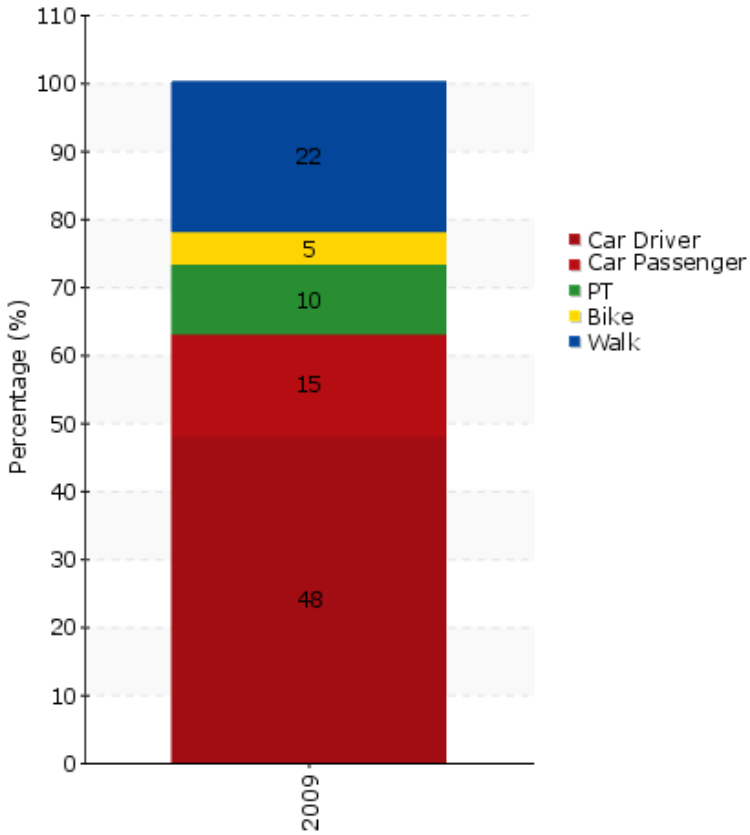

TEMS - The EPOMM Modal Split Tool

Castrop-Rauxel

Source:
Website

Survey method:
Representative household survey

Year:
2009

Population:
76.270