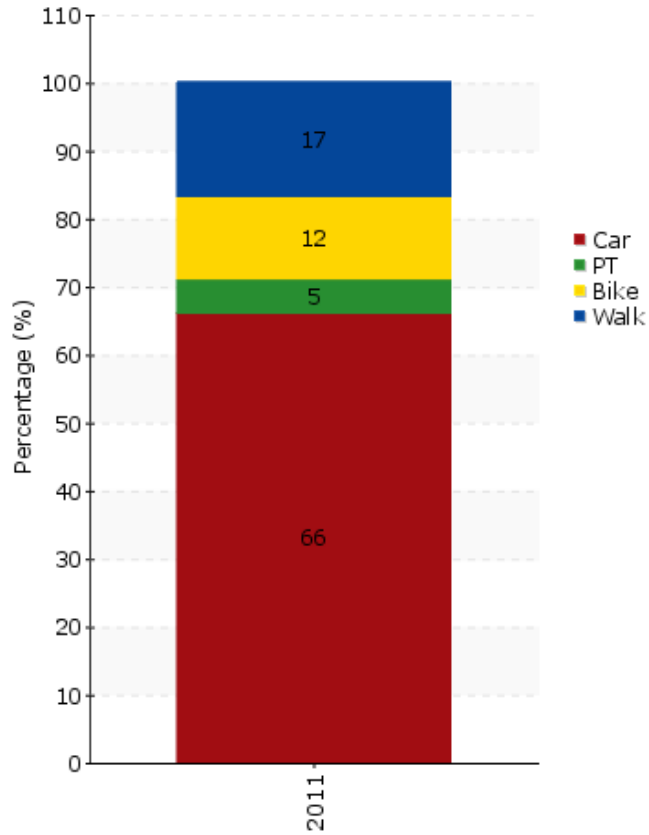

# TEMS - The EPOMM Modal Split Tool

## Herford

**Source:**

Website City

**Survey method:**

Representative household survey

**Year:**

2011

**Population:**