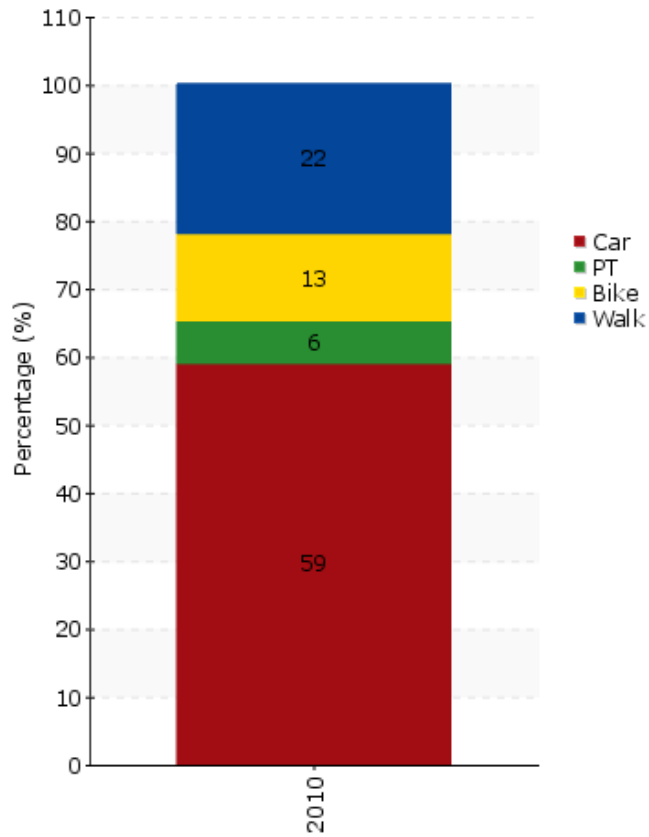

TEMS - The EPOMM Modal Split Tool

Schweinfurt

Source:

Website

Survey method:

Representative household survey

Year:

2010

Population:

57.917