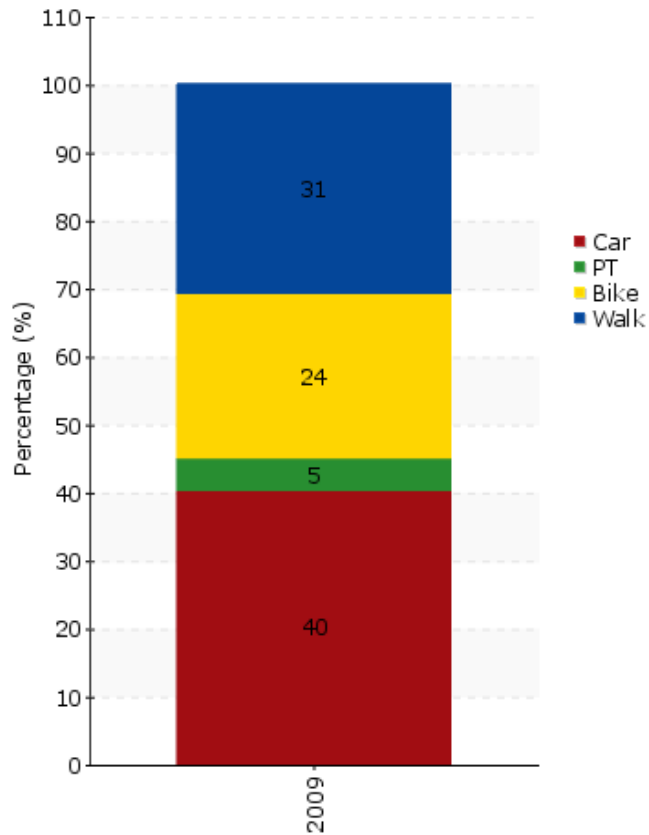

# TEMS - The EPOMM Modal Split Tool

## Greifswald

**Source:**

Website

**Survey method:**

Representative household survey

**Year:**

2009

**Population:**

## Timeline