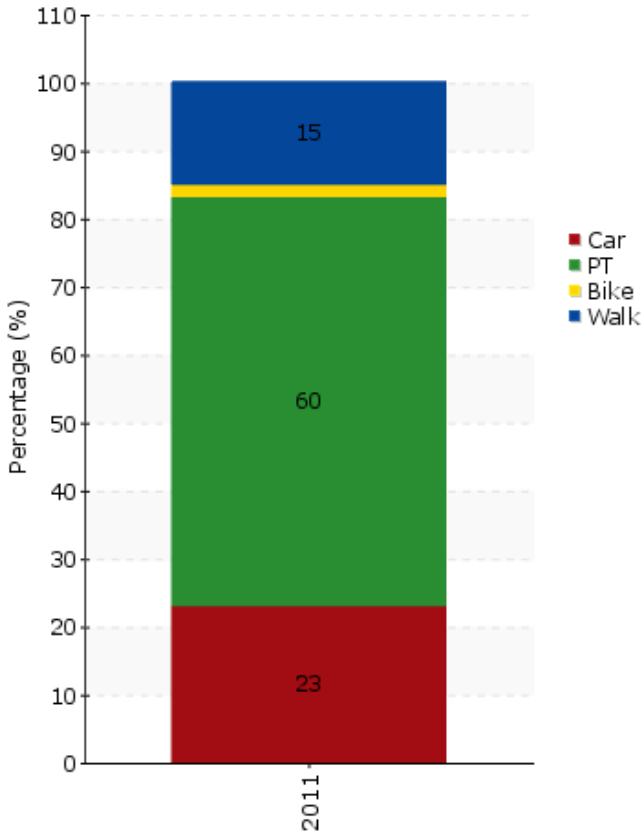

# TEMS - The EPOMM Modal Split Tool

## Kaunas

**Source:**

**Area concerned is a:** City

**Data based on:** Unknown

**Survey held to:** Unknown

**Year:**

2011

**Population:**

## Timeline