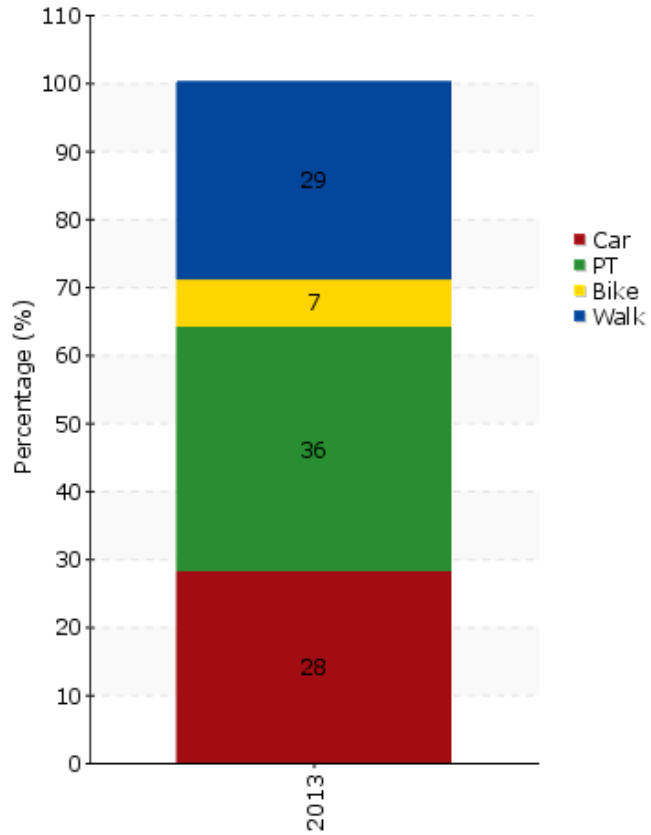

# TEMS - The EPOMM Modal Split Tool

## Jihlava

**Source:**  
TIMUR

**Area concerned is a:** City

**Data based on:** Unknown

**Survey held to:** Unknown

**Year:**  
2013

**Population:**  
50.598