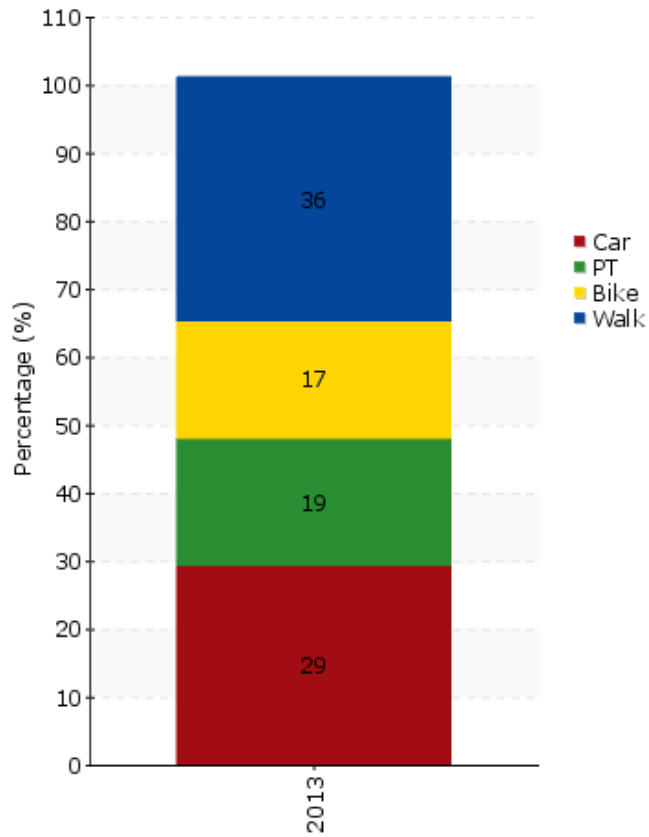

TEMS - The EPOMM Modal Split Tool

Hradec Králově

Source:
AUGUR

Area concerned is a: City

Data based on: Unknown

Survey held to: Unknown

Year:
2013

Population:
93.035