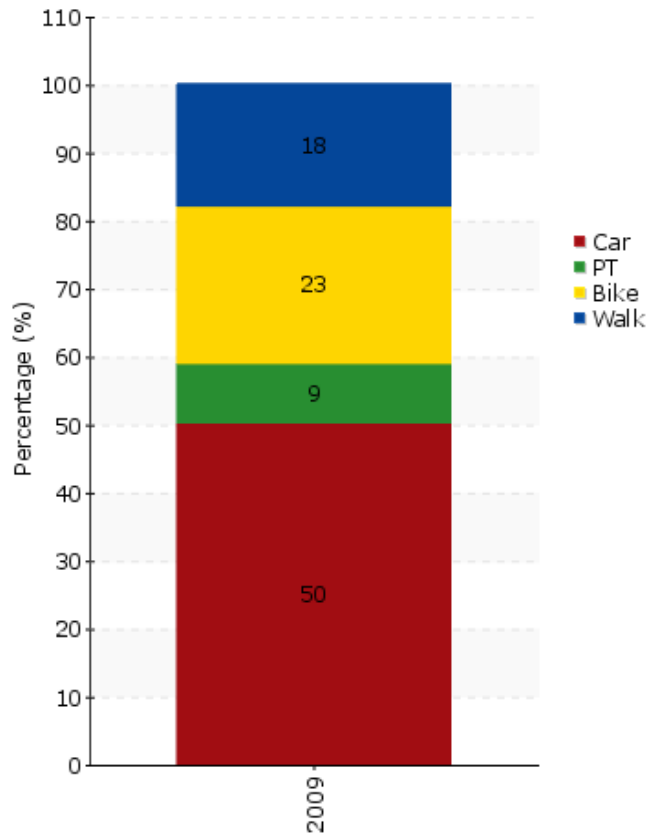

TEMS - The EPOMM Modal Split Tool

Gladsaxe

Source:

The Danish National Travel Survey (TU)

Survey method:

Survey

Year:

2009

Population:

66.693