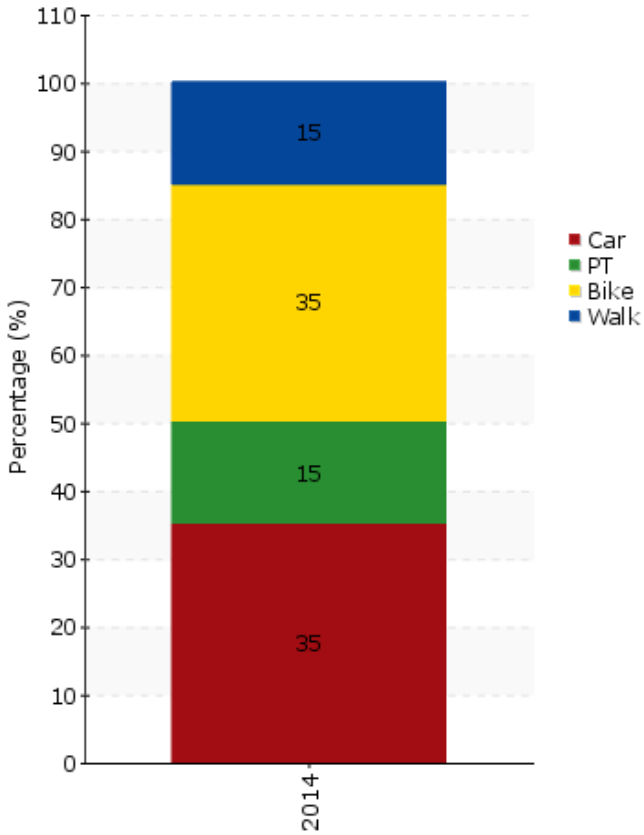

# TEMS - The EPOMM Modal Split Tool

## Karditsa

**Source:**  
Estimation

**Area concerned is a:** City

**Data based on:** Unknown

**Survey held to:** Unknown

**Year:**  
2014

**Population:**  
44.002

## Timeline