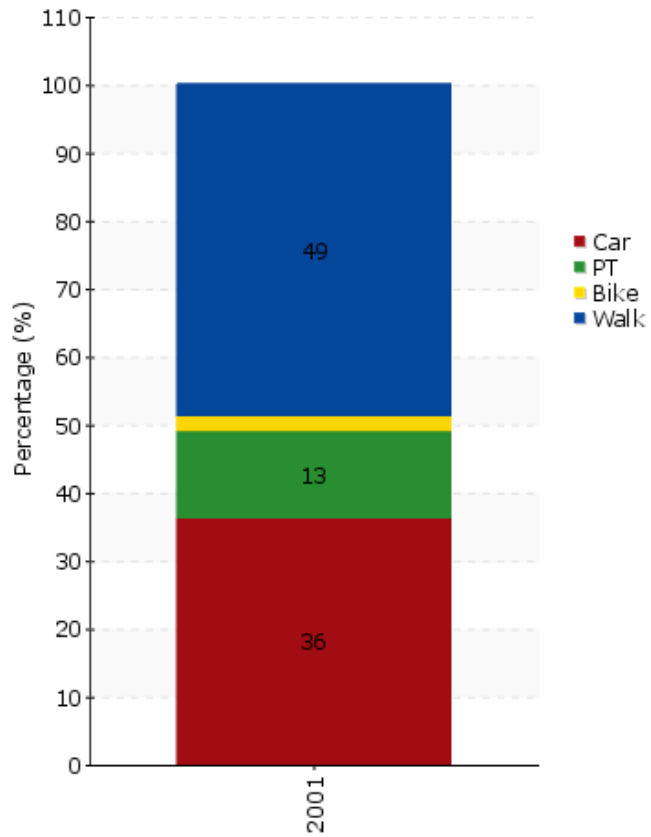

# TEMS - The EPOMM Modal Split Tool

## Lausanne

**Source:**

City of Lausanne

**Survey method:**

Representative household survey

**Year:**

2001

**Population:**