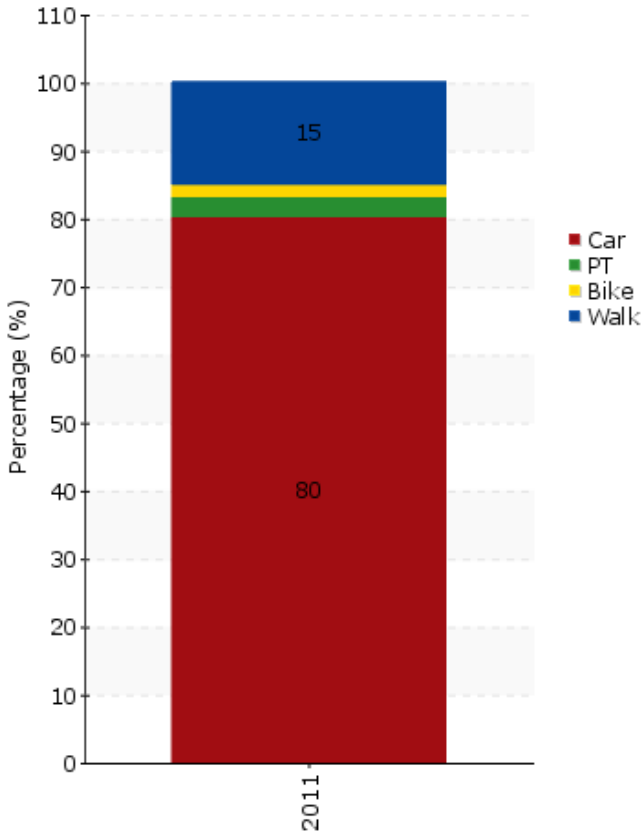

TEMS - The EPOMM Modal Split Tool

Waterford

Source:
CSO

Area concerned is a: City

Data based on: Unknown

Survey held to: Unknown

Year:
2011

Population:
51.519