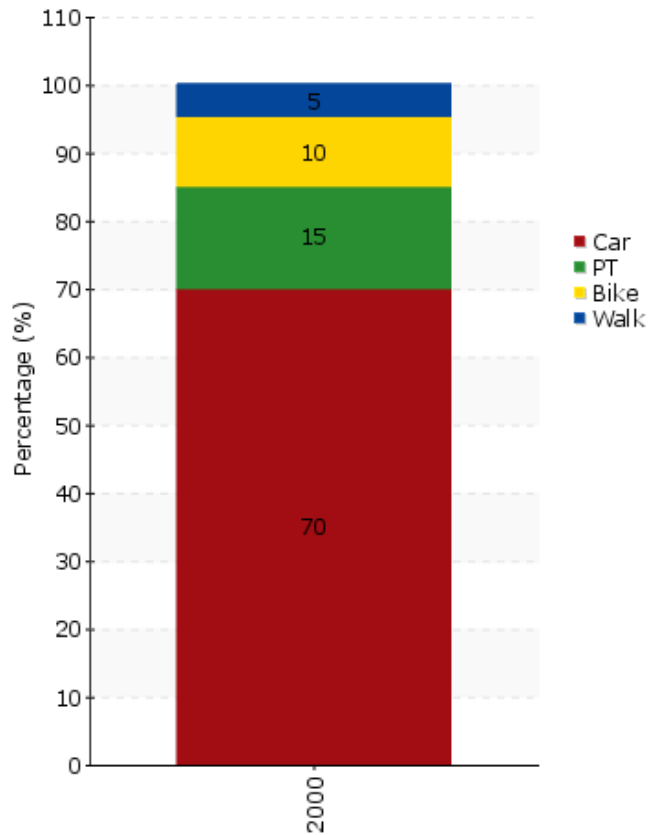

TEMS - The EPOMM Modal Split Tool

Genk

Source:

Verplaatsingsgedrag Genk

Area concerned is a: City

Data based on: Unknown

Survey held to: Commuters

Year:

2000

Population:

65.000