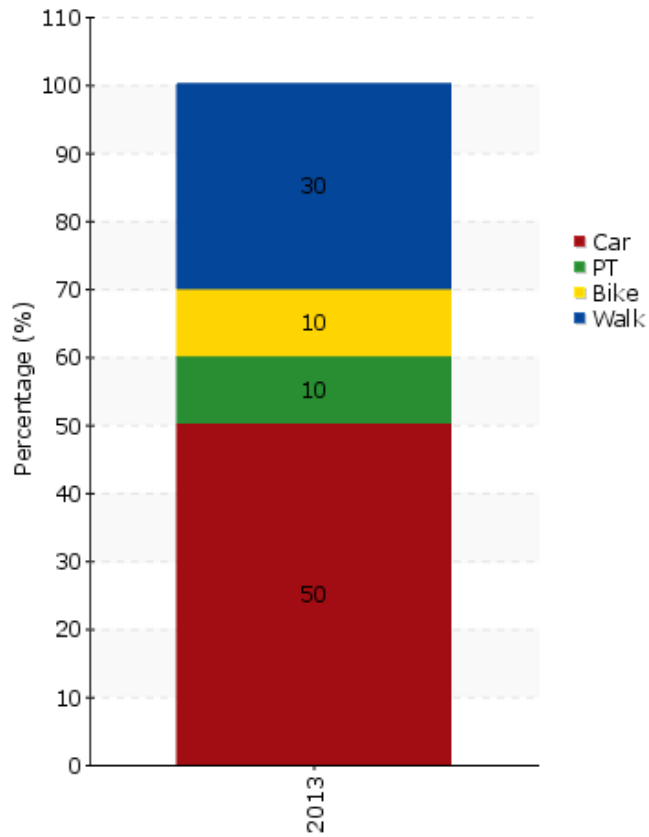

TEMS - The EPOMM Modal Split Tool

Parkstad Limburg

Source:

Poly-SUMP factsheet

Area concerned is a: Agglomeration

Data based on: Unknown

Survey held to: Unknown

Year:

2013

Population:

249.873