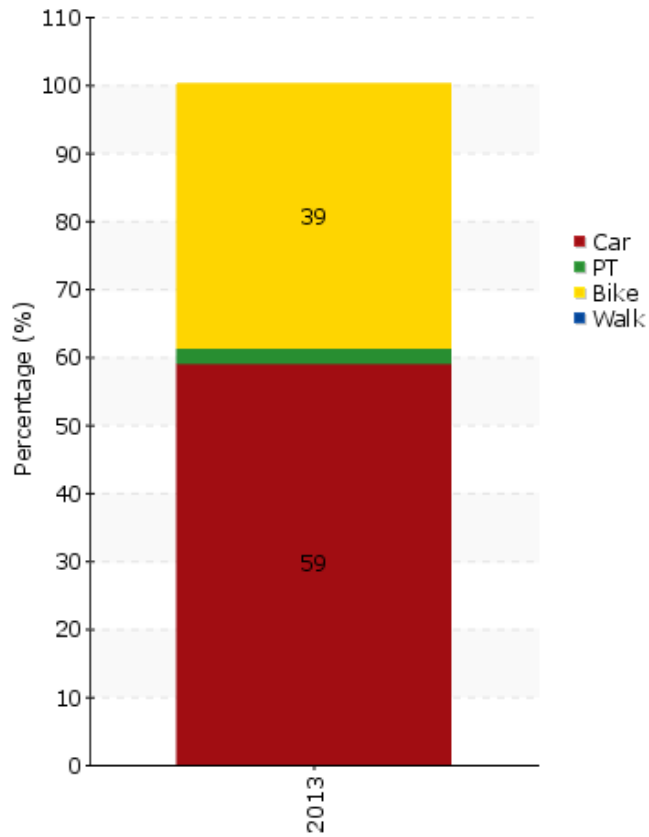

# TEMS - The EPOMM Modal Split Tool

## Oss

**Source:**

Ecomobility - SHIFT; case Oss

**Area concerned is a:** City

**Data based on:** Unknown

**Survey held to:** Unknown

**Year:**

2013

**Population:**

84.867