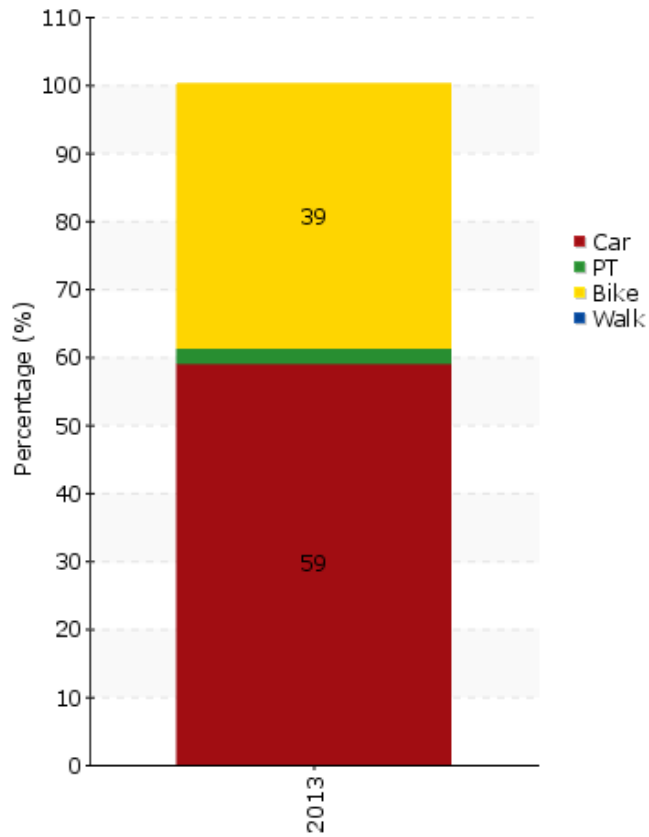

TEMS - The EPOMM Modal Split Tool

Oss

Source:

Ecomobility - SHIFT; case Oss

Area concerned is a: City

Data based on: Unknown

Survey held to: Unknown

Year:

2013

Population:

84.867