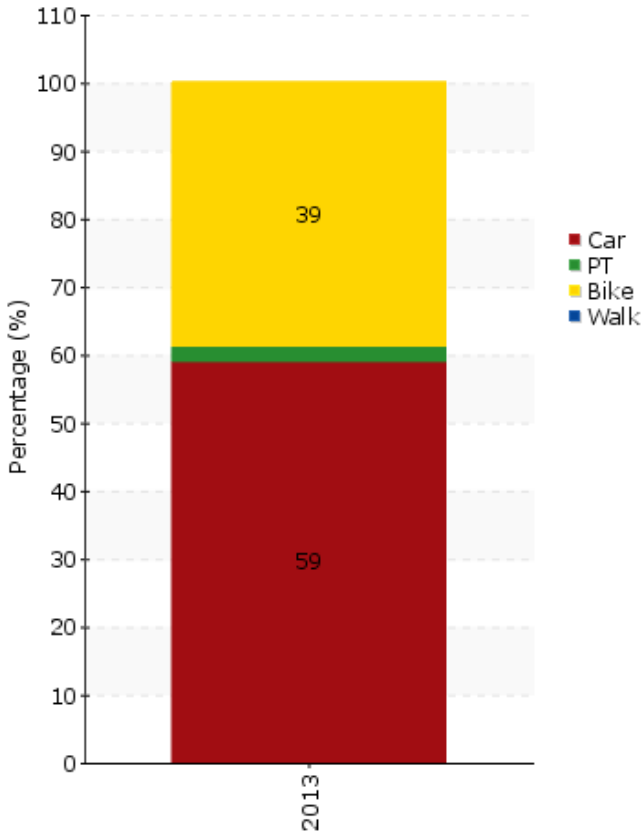

# TEMS - The EPOMM Modal Split Tool

## Oss

**Source:**

Ecomobility - SHIFT; case Oss

**Area concerned is a:** City

**Data based on:** Unknown

**Survey held to:** Unknown

**Year:**

2013

**Population:**

84.867