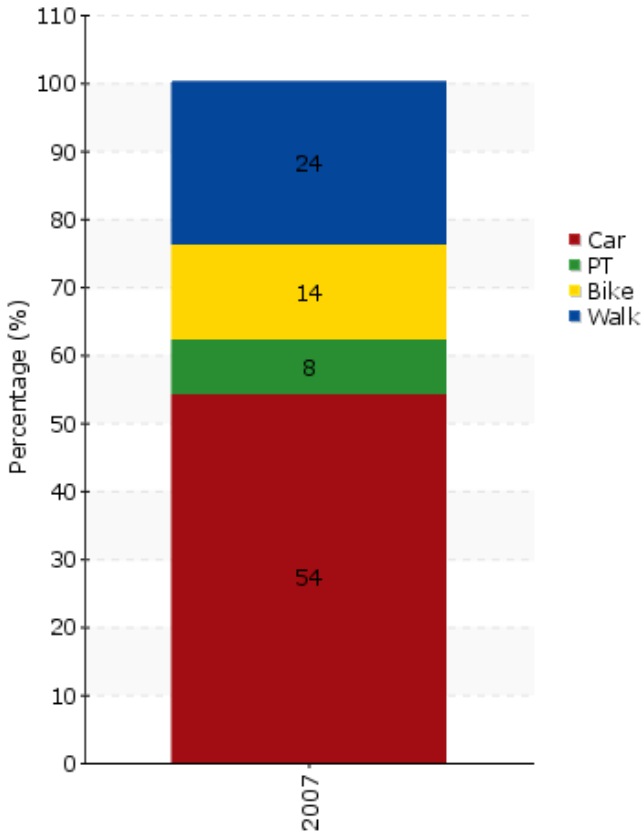

TEMS - The EPOMM Modal Split Tool

Hyvinkää

Source:

Traffic study of the Helsinki region, trip diary study

Area concerned is a: City

Data based on: Unknown

Survey held to: Unknown

Year:

2007

Population:

46.343