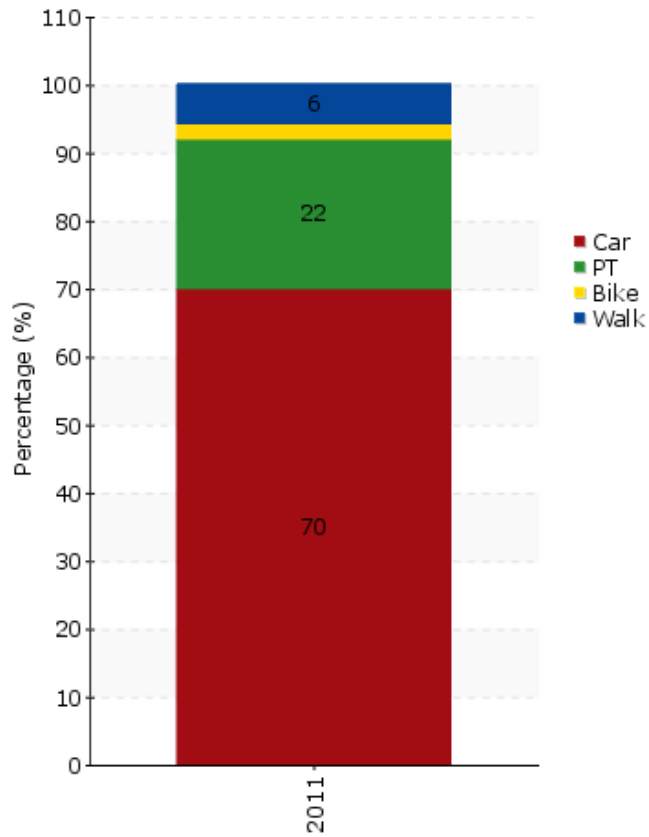

TEMS - The EPOMM Modal Split Tool

Thurrock

Source:

Census 2011 - Journey to Work

Survey method:

Questionnaire

Year:

2011

Population:

158.300