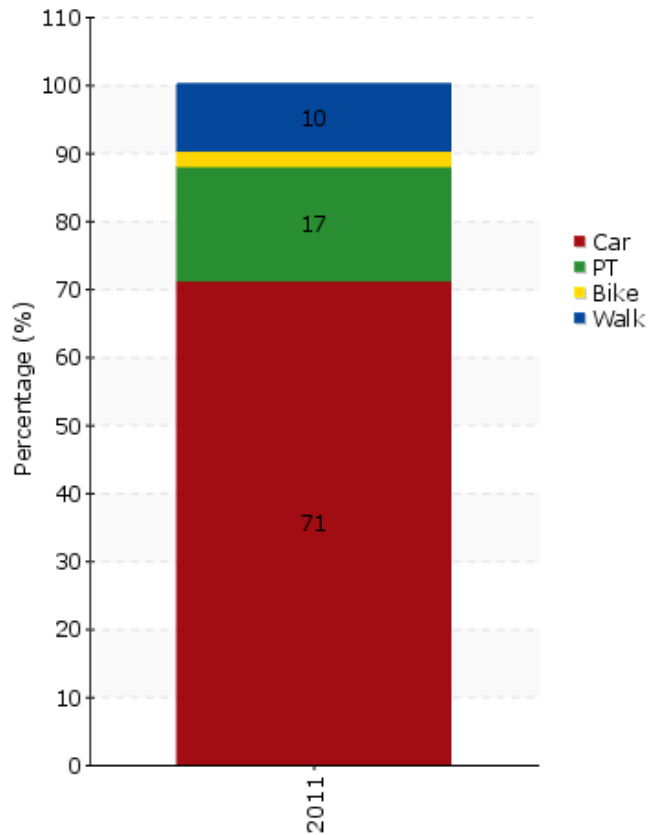

## Greater Manchester

**Source:**

Census 2011 - Journey to Work

**Area concerned is a:** Agglomeration

**Data based on:** Unknown

**Survey held to:** Commuters

**Contact Method:**

Unknown

**Year:**

2011

**Population:**

2.685.400