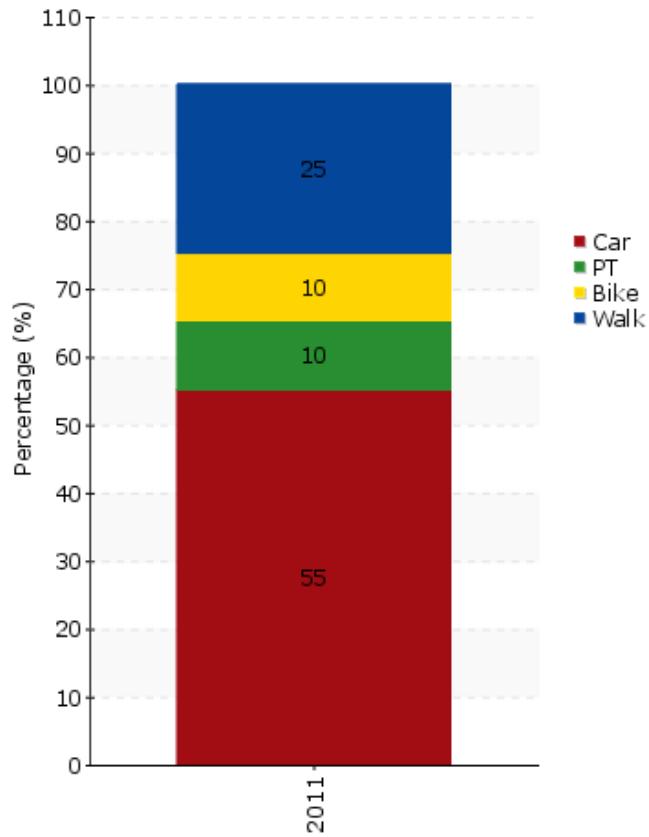

TEMS - The EPOMM Modal Split Tool

Norwich

Source:

Census 2011 - Journey to Work

Survey method:

Questionnaire

Year:

2011

Population:

132.512