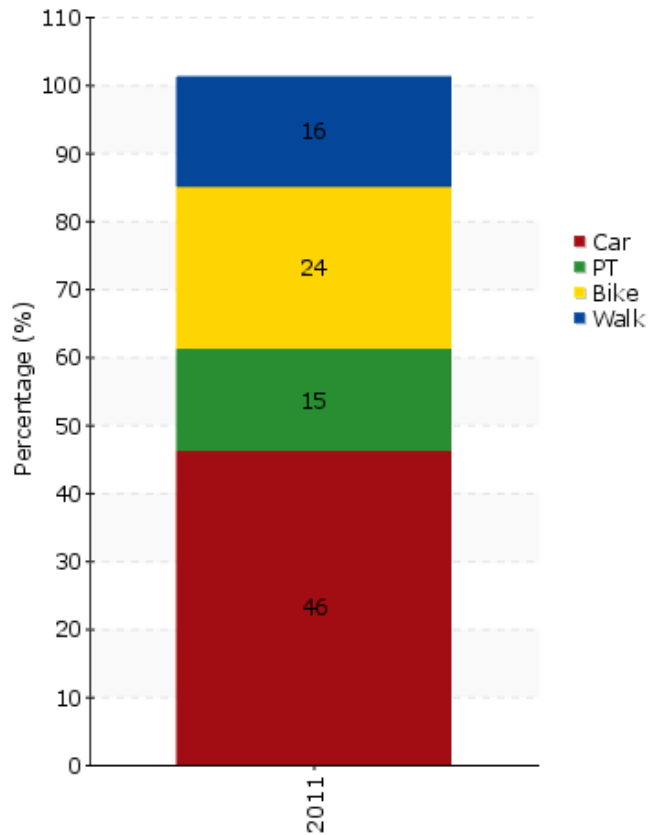

TEMS - The EPOMM Modal Split Tool

Kortrijk

Source:

Flemish City monitor 2011

Area concerned is a:

Data based on:

Survey held to:

Year:

2011

Population:

75.623