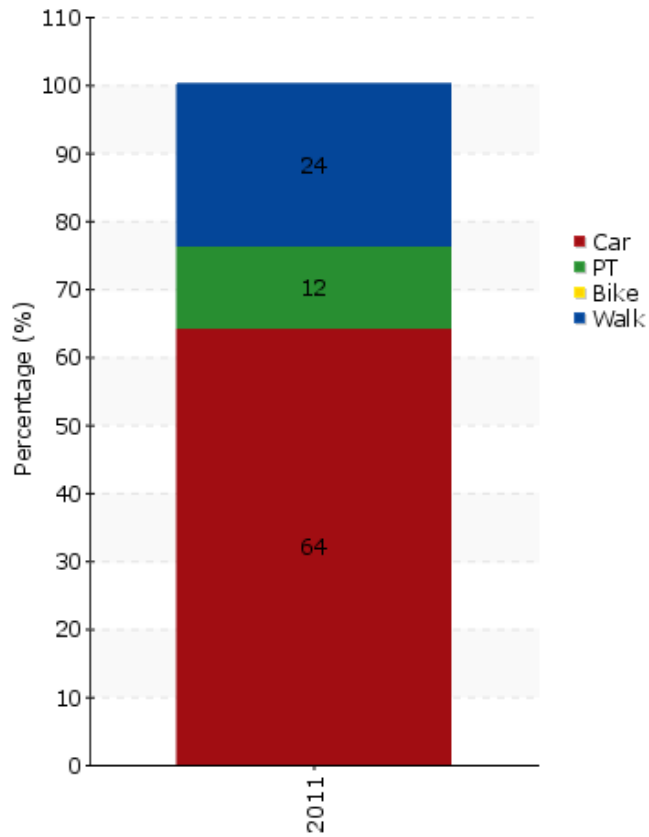

# TEMS - The EPOMM Modal Split Tool

## Fundão

**Source:**

INE (National Statistics Institute),  
Census 2011

**Area concerned is a:**

**Data based on:**

**Survey held to:**

**Year:**

2011

**Population:**

29.213