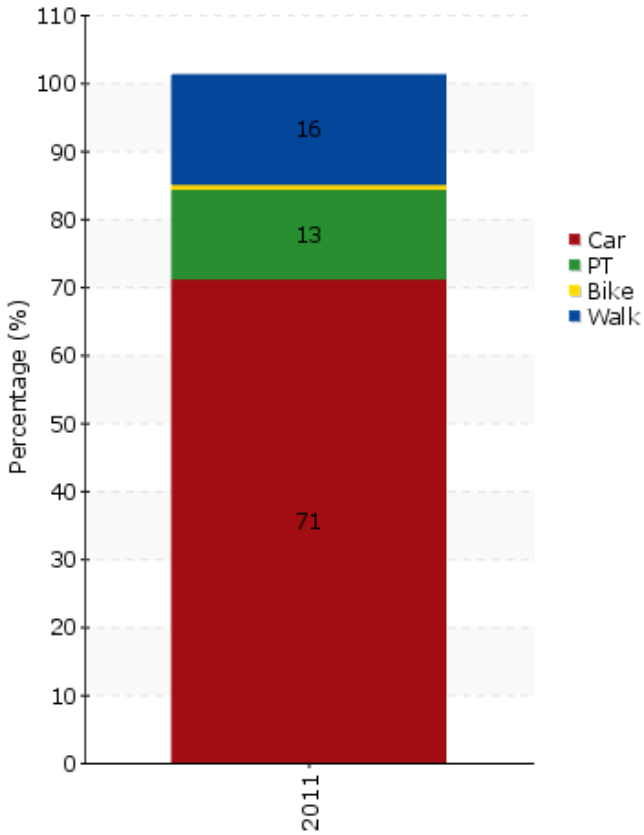

# TEMS - The EPOMM Modal Split Tool

## Mã©dio Tejo - Intermunicipal Community

**Source:**

INE (National Statistics Institute),  
Census 2011

**Area concerned is a:** Region

**Data based on:**

**Survey held to:**

**Year:**

2011

**Population:**

247.331