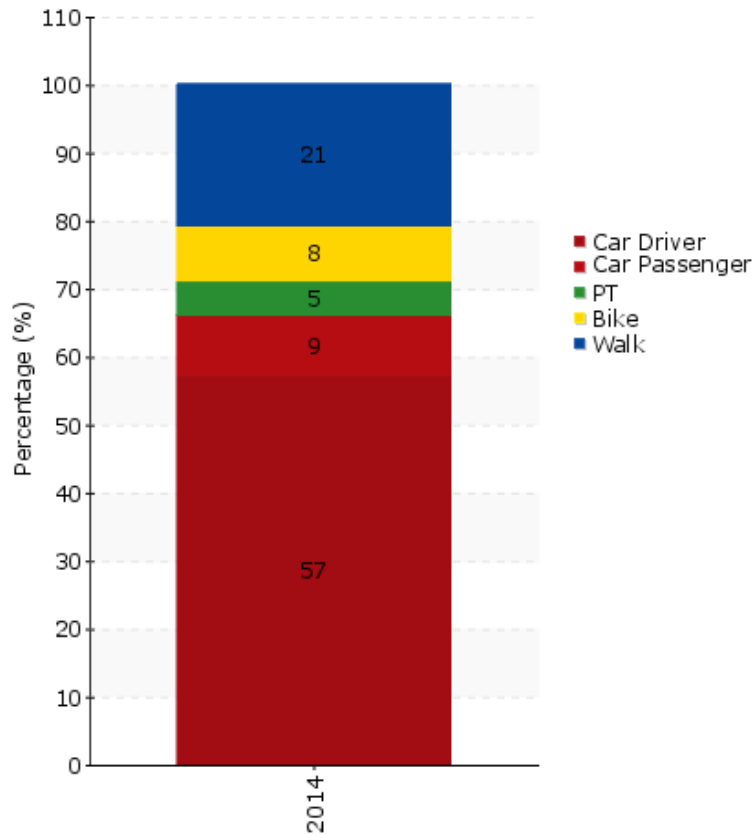

# TEMS - The EPOMM Modal Split Tool

## Hamar

**Source:**

Norwegian Travel Survey â key results

**Area concerned is a:** City

**Data based on:** National survey

**Survey held to:** Households

**Age range used:** 13

**Year:**

2014

**Population:**

29.520