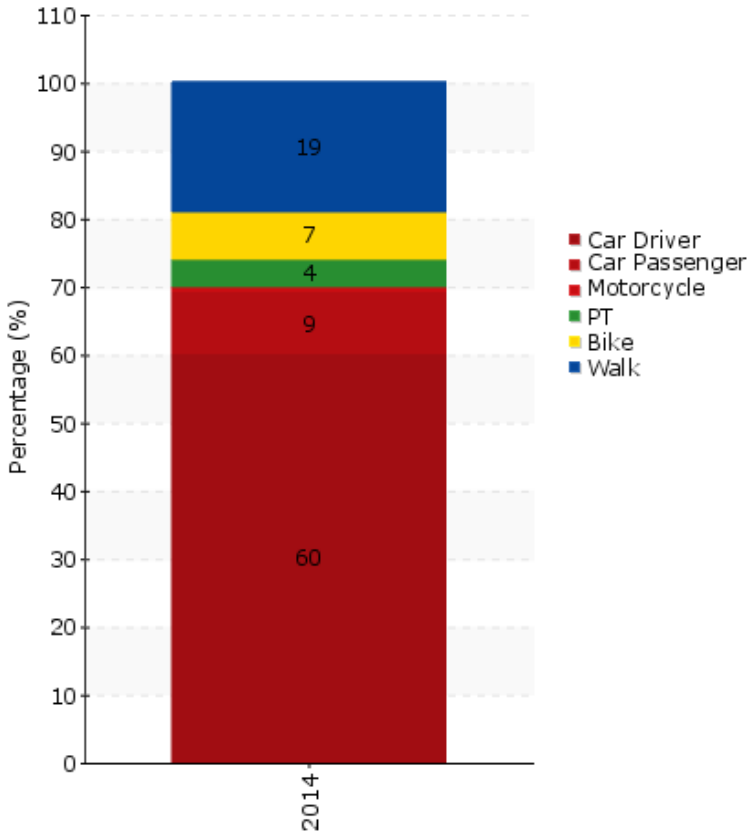

TEMS - The EPOMM Modal Split Tool

Elverum

Source:

Norwegian Travel Survey - key results

Area concerned is a: City

Data based on: National survey

Survey held to: Households

Age range used: 13

Contact Method:

Phone

Year:

2014

Population:

20.563