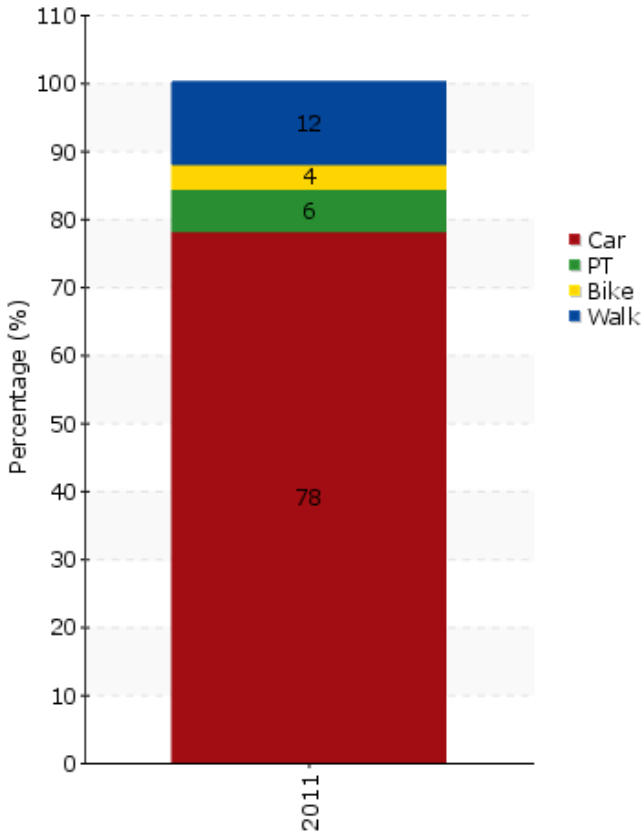

TEMS - The EPOMM Modal Split Tool

Gloucestershire

Source:

Census 2011 - Journey to Work

Area concerned is a: Region

Data based on: National survey

Survey held to: Commuters

Contact Method:

Unknown

Year:

2011

Population:

861.700