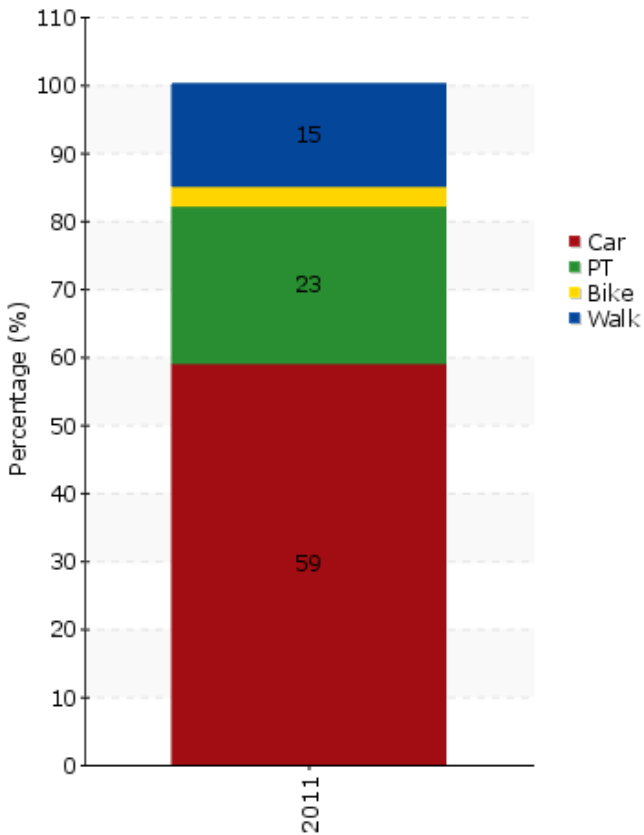

TEMS - The EPOMM Modal Split Tool

Southend-on-Sea

Source:

Census 2011 - Journey to Work

Area concerned is a: City

Data based on: National survey

Survey held to: Households

Contact Method:

Unknown

Year:

2011

Population:

174.300