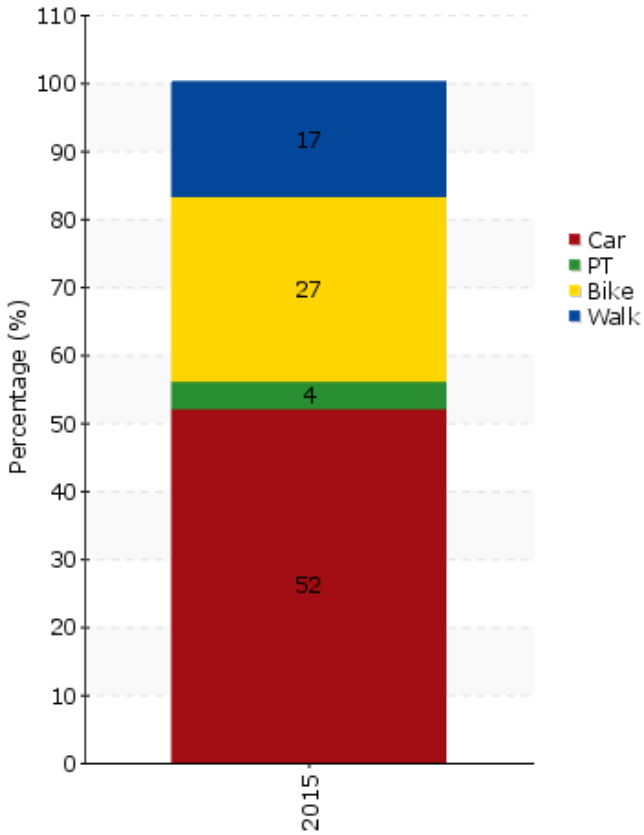

TEMS - The EPOMM Modal Split Tool

Bernheze

Source:

CBS (Modal Split of the province of North Brabant)

Area concerned is a: City

Data based on: National survey

Survey held to: Households

Contact Method:

Unknown

Year:

2015

Population:

29.888