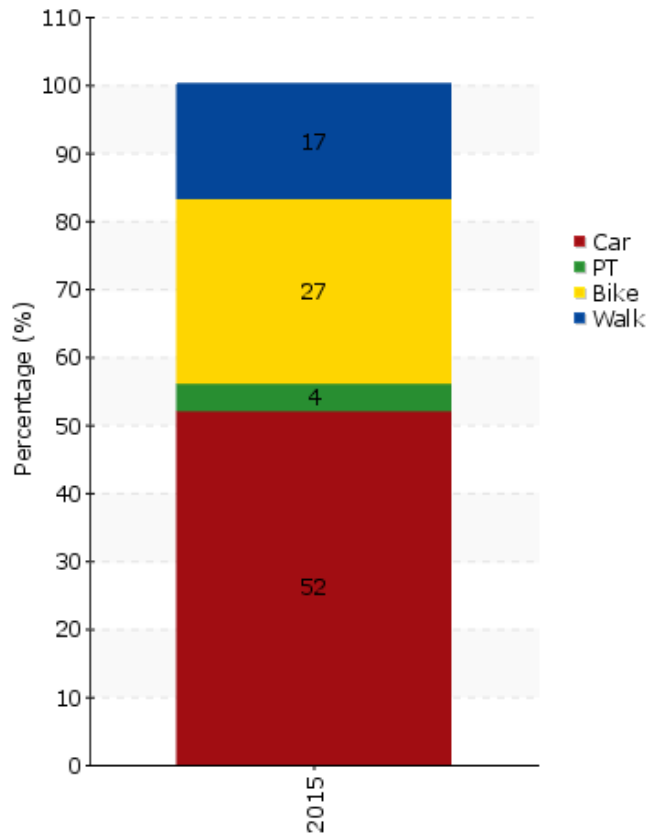

TEMS - The EPOMM Modal Split Tool

Bernheze

Source:

CBS (Modal Split of the province of North Brabant)

Area concerned is a: City

Data based on: National survey

Survey held to: Households

Contact Method:

Unknown

Year:

2015

Population:

29.888