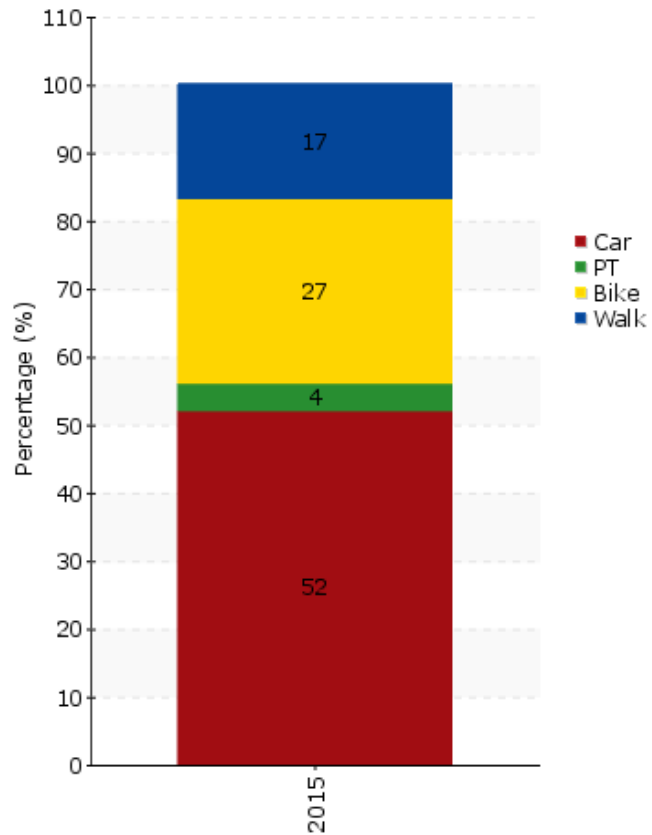

TEMS - The EPOMM Modal Split Tool

Bernheze

Source:

CBS (Modal Split of the province of North Brabant)

Area concerned is a: City

Data based on: National survey

Survey held to: Households

Contact Method:

Unknown

Year:

2015

Population:

29.888