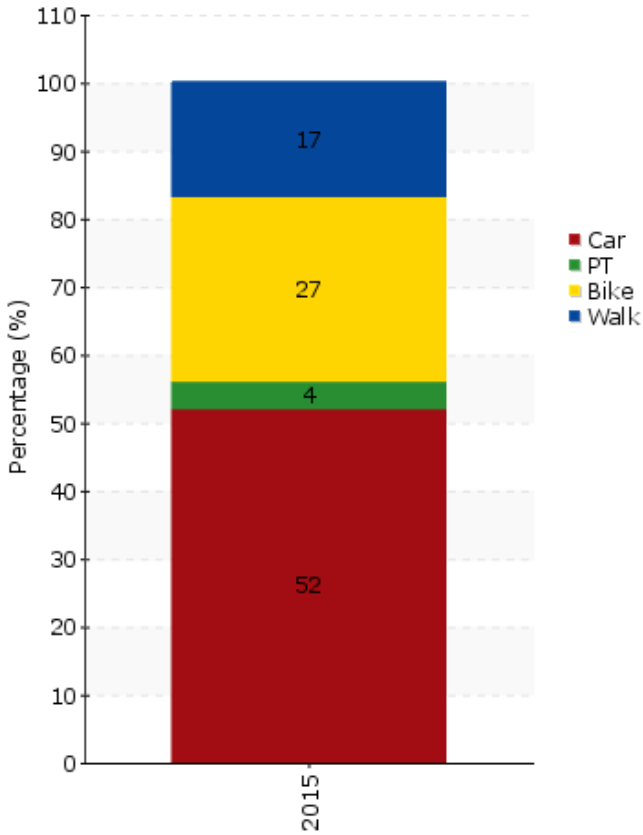

TEMS - The EPOMM Modal Split Tool

Bernheze

Source:

CBS (Modal Split of the province of North Brabant)

Area concerned is a: City

Data based on: National survey

Survey held to: Households

Contact Method:

Unknown

Year:

2015

Population:

29.888