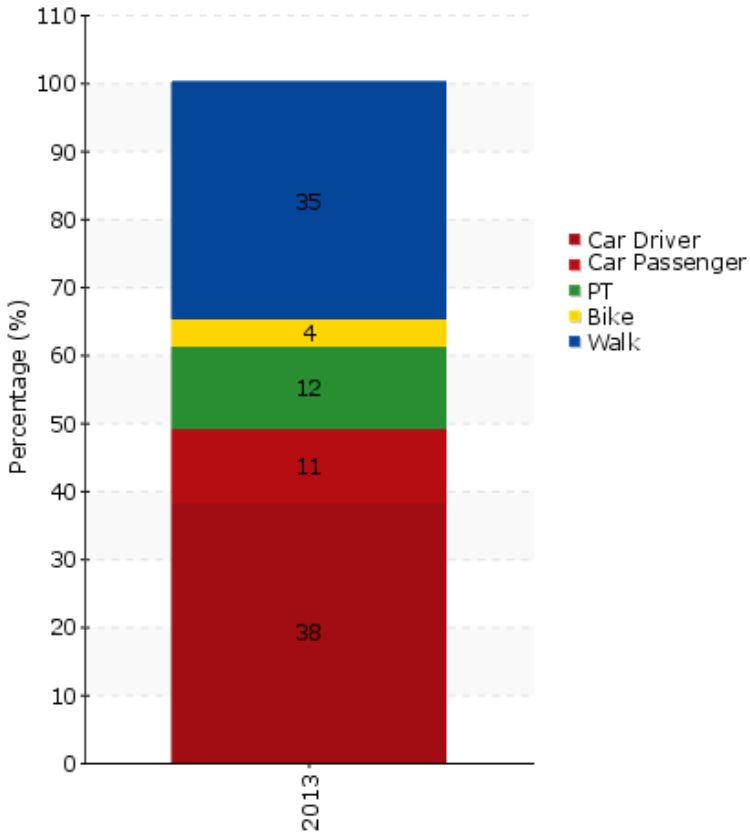

# TEMS - The EPOMM Modal Split Tool

## Frankfurt an der Oder

**Source:**

Bericht zum Forschungsprojekt  
â MobilitÃ¤t in StÃ¤dten â SrV  
2013â in Frankfurt (Oder)

**Area concerned is a:** City

**Data based on:** City survey

**Survey held to:** Households

**Contact Method:**

Phone  
Internet

**Year:**

2013

**Population:**

58.237