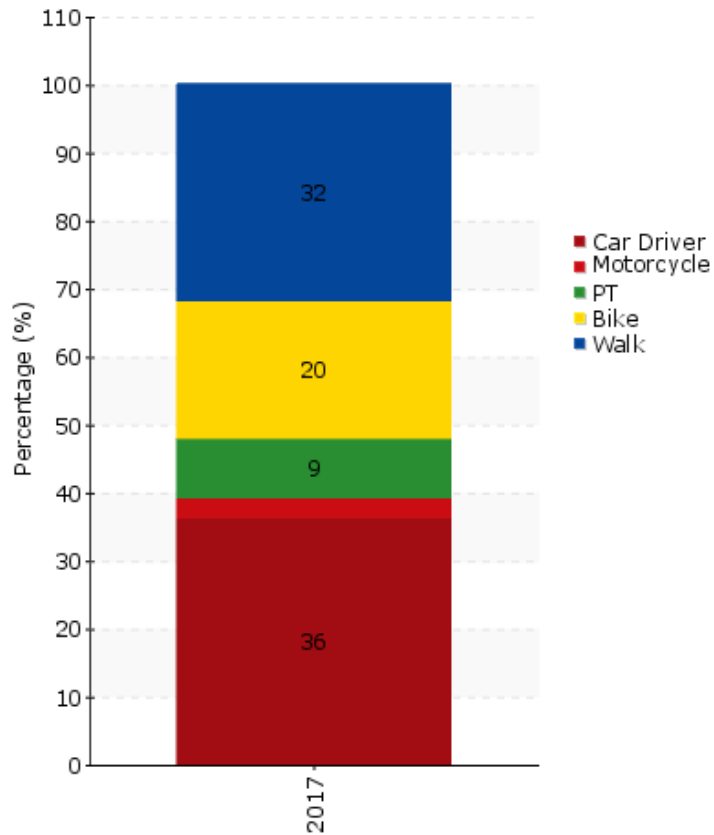

TEMS - The EPOMM Modal Split Tool

Merano

Source:

Mobility behaviour of citizens in Merano

Area concerned is a: City

Data based on: City survey

Survey held to: Households

Contact Method:

Unknown

Year:

2017

Population:

40.000

Timeline