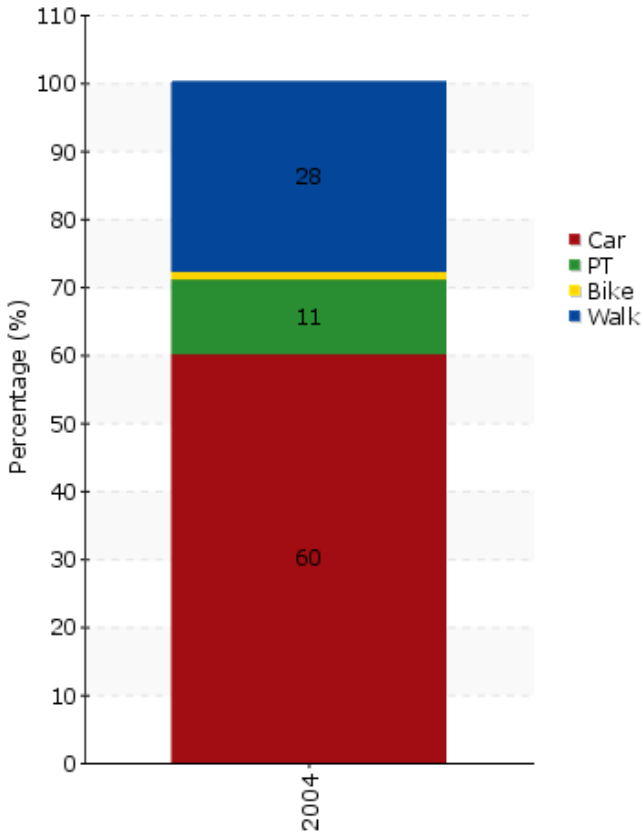

TEMS - The EPOMM Modal Split Tool

Besançon

Source:

CERTU

[Further information](#)

Area concerned is a: City

Data based on: Unknown

Survey held to: Unknown

Year:

2004

Population:

162.000

Timeline