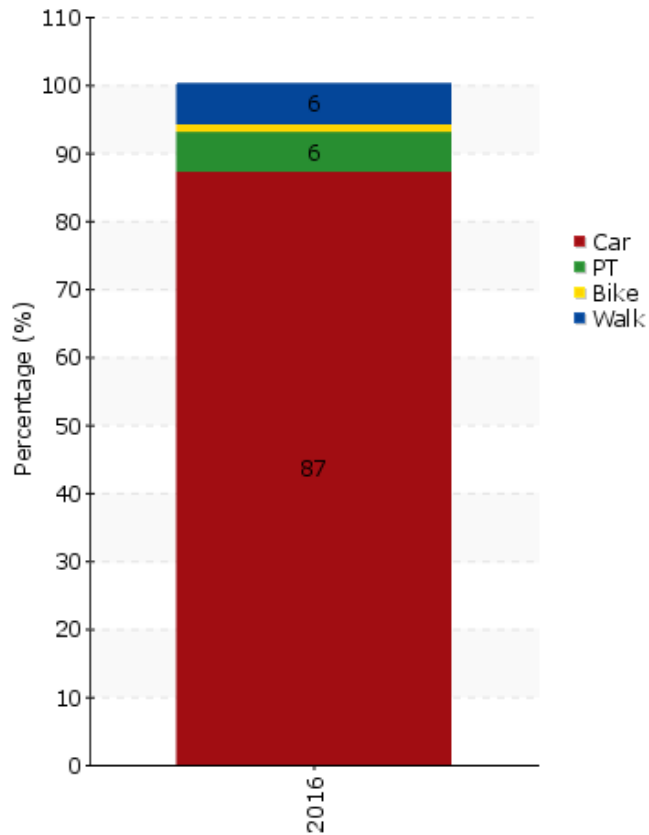

TEMS - The EPOMM Modal Split Tool

Nova Scotia

Source:

Statistics Canada, Census 2016
Census profile, 2016

Area concerned is a: Region

Data based on: National survey

Survey held to: Commuters

Age range used: 15

Contact Method:

Phone
Internet

Year:

2016

Population:

923.598