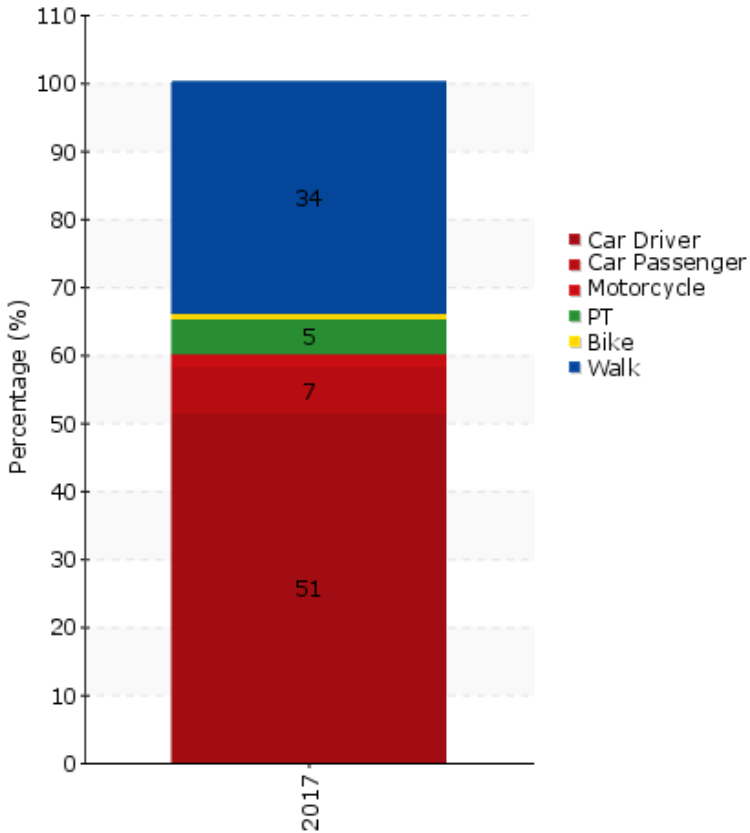

TEMS - The EPOMM Modal Split Tool

Bastia Agglomeration

Source:

"EnquÃªte DÃ©placement Ville Moyenne" whose method is checked by CEREMA

Area concerned is a: Agglomeration

Data based on: National survey

Survey held to: Households

Age range used: 11

Contact Method:

Phone

Year:

2017

Population:

58.374