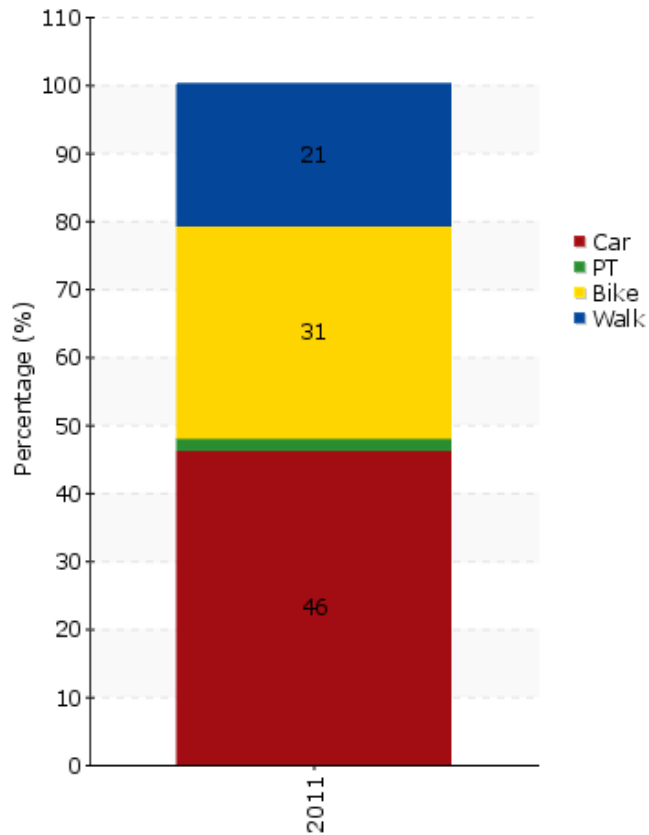

## Koprivnica

**Source:**

City of Koprivnica

**Area concerned is a:** City

**Data based on:** National survey

**Survey held to:** Households

**Contact Method:**

Unknown

**Year:**

2011

**Population:**

30.854