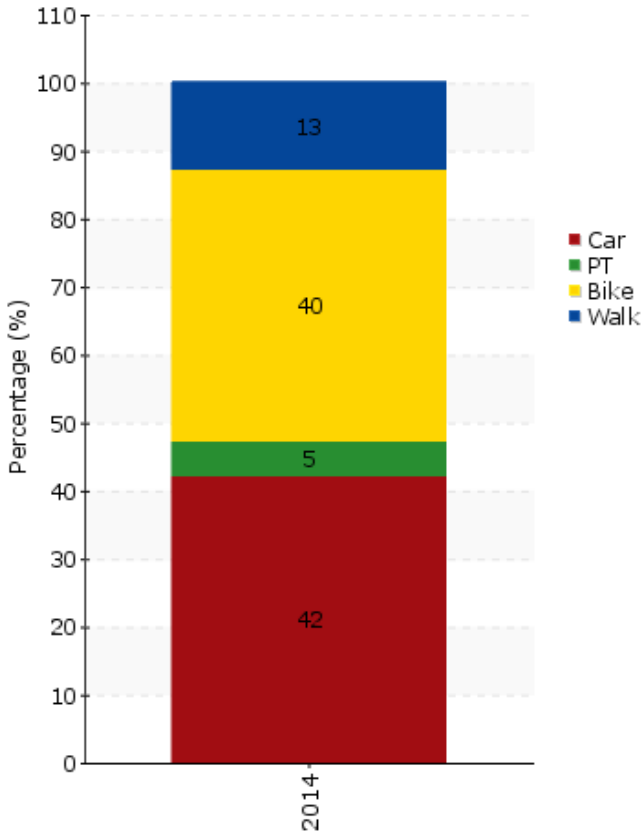

TEMS - The EPOMM Modal Split Tool

Eindhoven

Source:

City of Eindhoven

Area concerned is a: City

Data based on: Unknown

Survey held to: Unknown

Year:

2014

Population:

220.782

Timeline