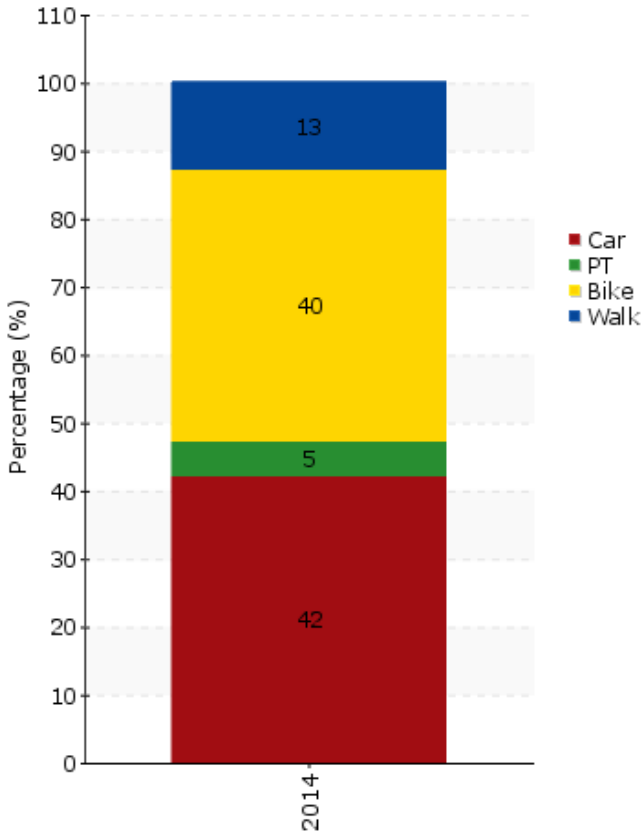

# TEMS - The EPOMM Modal Split Tool

## Eindhoven

**Source:**

City of Eindhoven

**Area concerned is a:** City

**Data based on:** Unknown

**Survey held to:** Unknown

**Year:**

2014

**Population:**

220.782

## Timeline