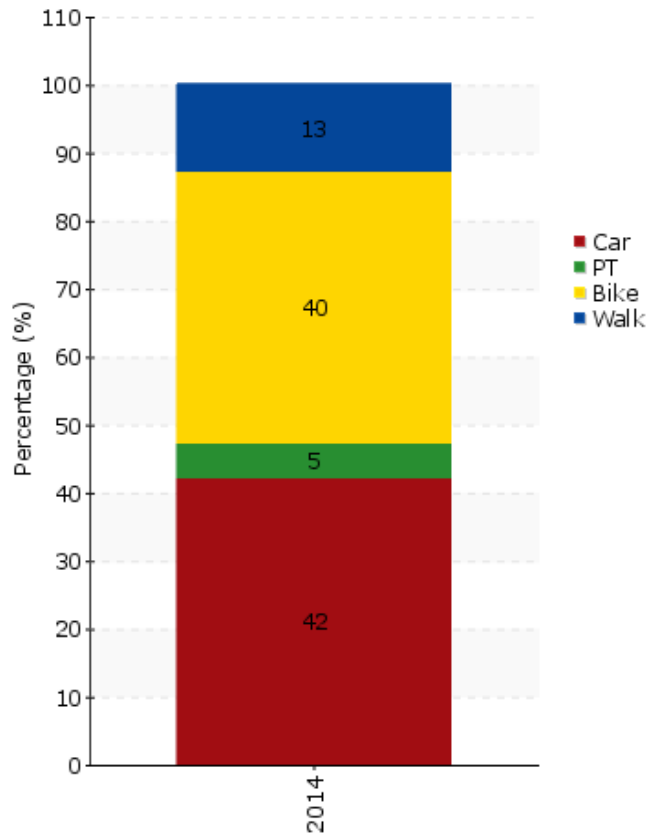

TEMS - The EPOMM Modal Split Tool

Eindhoven

Source:

City of Eindhoven

Area concerned is a: City

Data based on: Unknown

Survey held to: Unknown

Year:

2014

Population:

220.782

Timeline