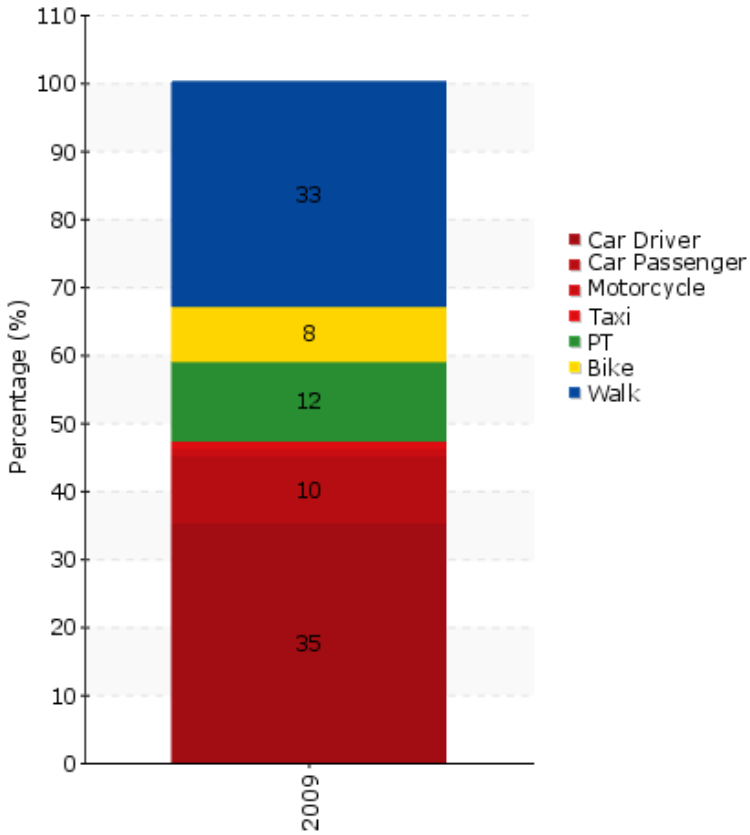

TEMS - The EPOMM Modal Split Tool

Strasbourg

Source:

Household Travel Survey

Survey method:

EMD standard Certu

Year:

2009

Population:

439.000

Timeline